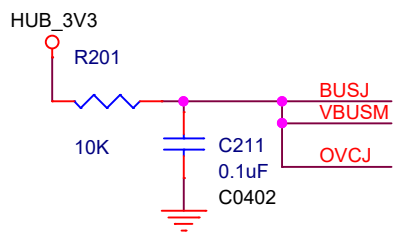

Title			Ficus 2		
Size	Document Number	USB_HUB		Rev	1.0
A		Date:	Thursday, November 14, 2019	Sheet	8 of 18