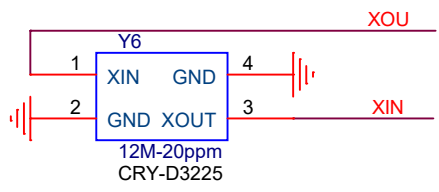

Title			Ficus 2		
Size	Document Number	USB_HUB		Rev	1.0
A		Date:	Thursday, November 14, 2019	Sheet	8 of 18