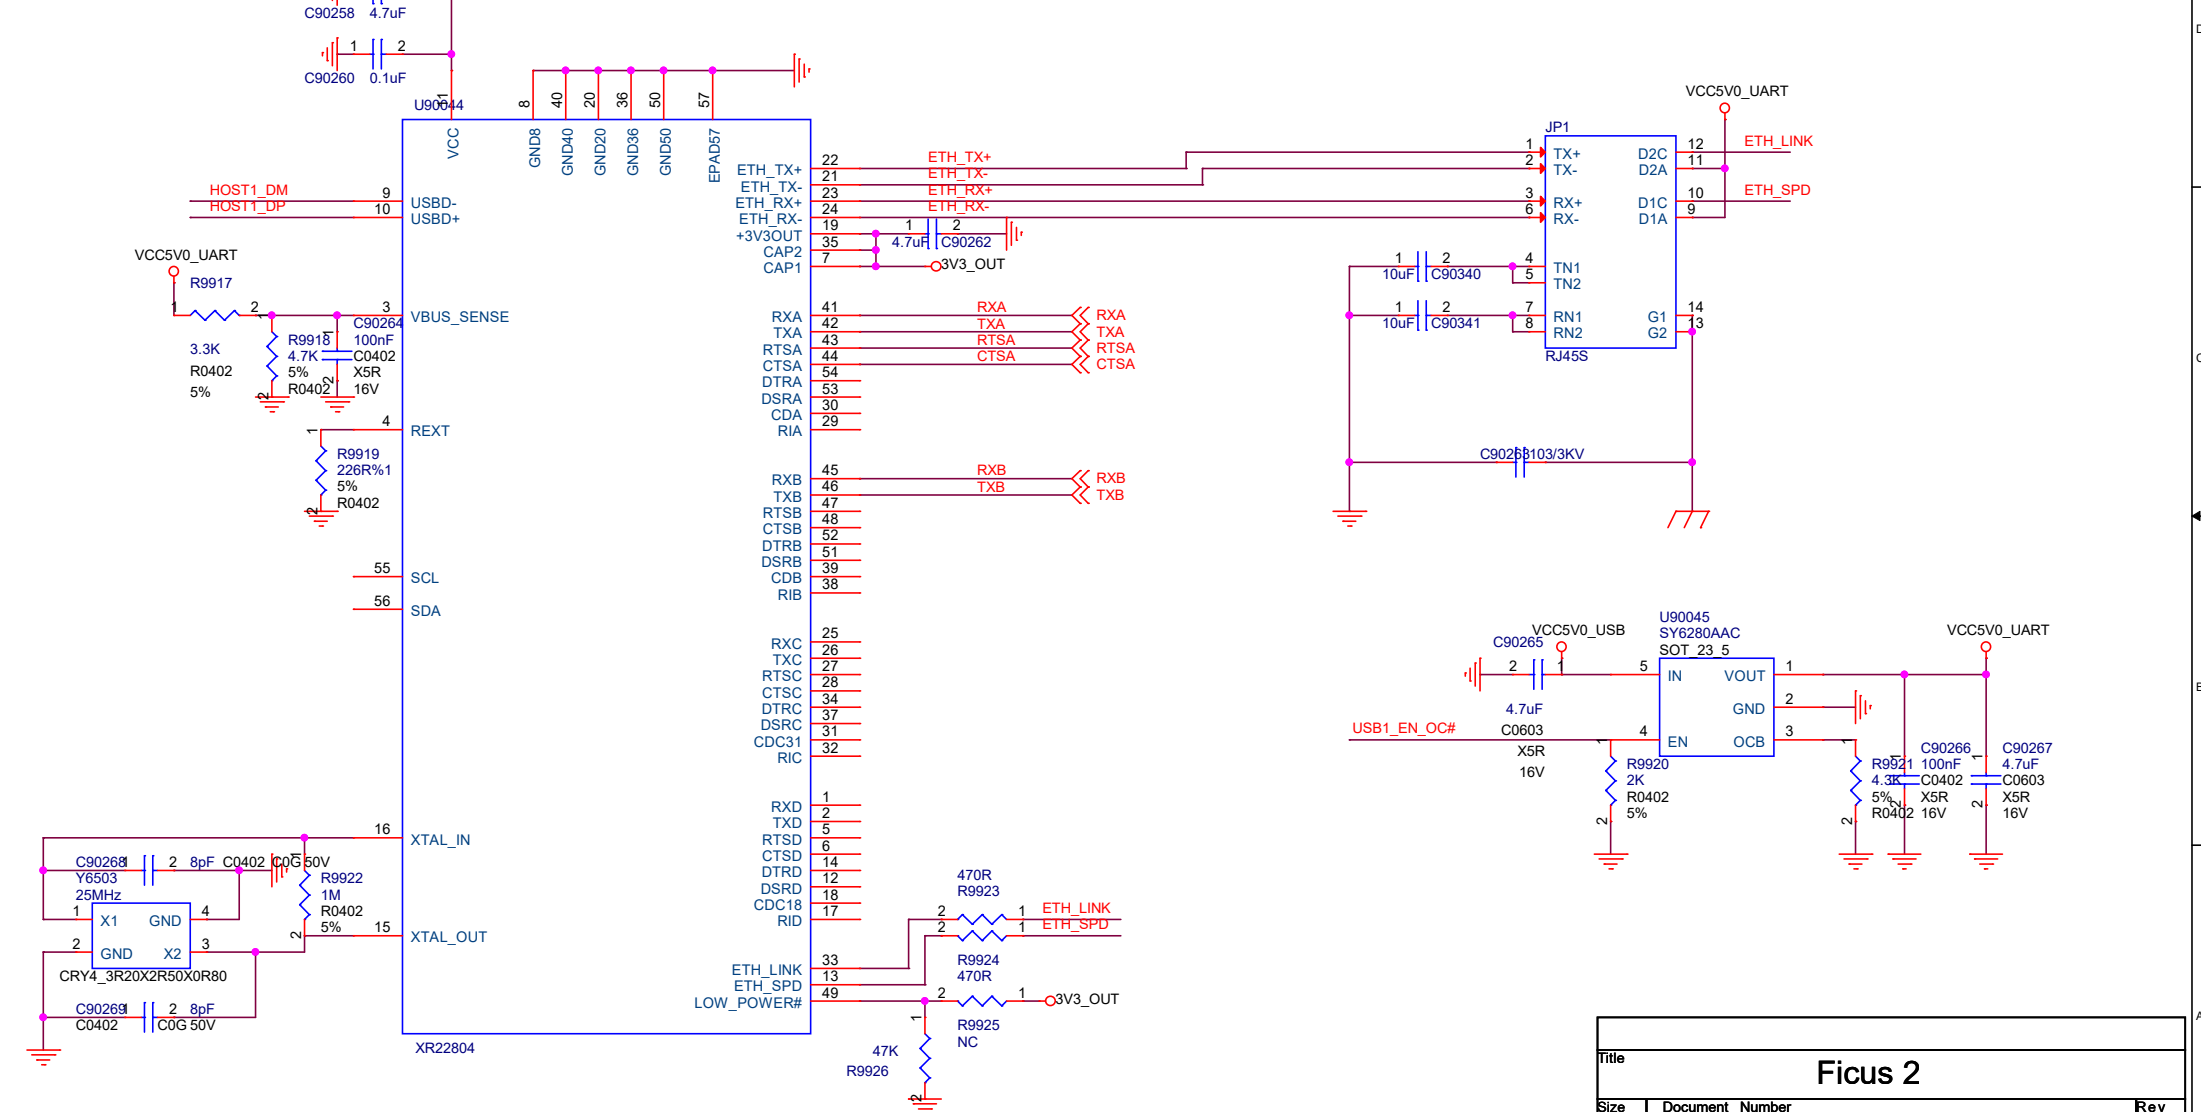

HOST1_DM<<
HOST1_DP<<
USB1_EN_OC#

Title			Ficus 2		
Size	Document Number				Rev
Custom	USB TO MAC				1.0
Date:	Thursday, November 14, 2019		Sheet	11	of 18