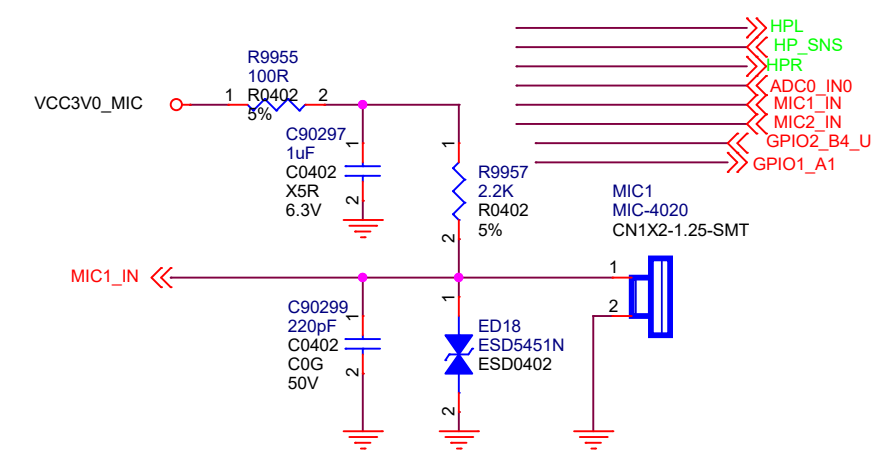

Title			Ficus 2		
Size	Document Number	AUDIO			Rev
A4					1.0
Date:	Thursday, November 14, 2019	Sheet	14	of	18