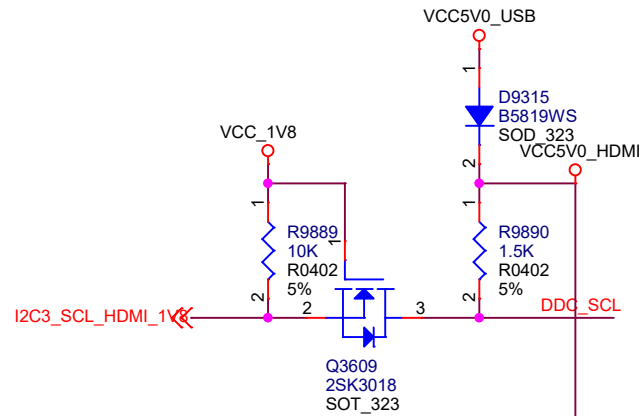

Title			
Ficus 2			
Size	Document Number		Rev
A	USB TO UART		1.0
Date:	Thursday, November 14, 2019	Sheet	2 of 18

PCIe NGFF/M.2

Title			Ficus 2		
Size	Document Number		Rev		
A4	PCIe M2				1.0
Date:	Thursday, November 14, 2019	Sheet	4	of	18

HDMI Port

Title			Ficus 2		
Size	Document Number	HDMI OUT			Rev
A4					1.0
Date:	Thursday, November 14, 2019	Sheet	5	of	18

- UART0_RXD
- UART0_TXD
- UART0_CTS
- UART0_RTS
- SDIO0_D0/SPI5_RXD
- SDIO0_D1/SPI5_TXD
- SDIO0_D2/SPI5_CLK
- SDIO0_D3/SPI5_CSN
- SDIO0_CMD/GPIO2_D0
- SDIO0_CLK/GPIO2_D1
- LDC0_VDD_EN
- LDC1_VDD_EN
- SMB_ALERT_1V8#
- SLEEP#
- BT_WAKE