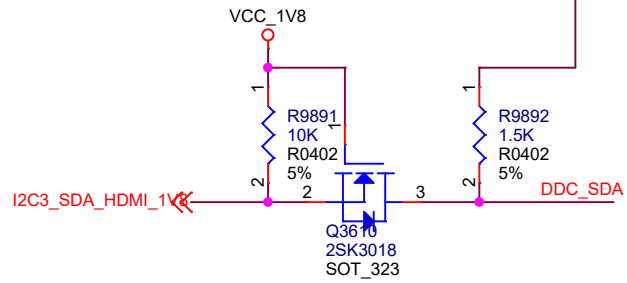

Title			
Ficus 2			
Size	Document Number		Rev
A	USB TO UART		1.0
Date:	Thursday, November 14, 2019	Sheet	2 of 18

PCIe NGFF/M.2

Title			Ficus 2		
Size	Document Number		Rev		
A4	PCIe M2				1.0
Date:	Thursday, November 14, 2019	Sheet	4	of	18

HDMI Port

Title			Ficus 2		
Size	Document Number	HDMI OUT			Rev
A4					1.0
Date:	Thursday, November 14, 2019	Sheet	5	of	18

- UART0_RXD
- UART0_TXD
- UART0_CTS
- UART0_RTS
- SDIO0_D0/SPI5_RXD
- SDIO0_D1/SPI5_TXD
- SDIO0_D2/SPI5_CLK
- SDIO0_D3/SPI5_CSN
- SDIO0_CMD/GPIO2_D0
- SDIO0_CLK/GPIO2_D1
- LDC0_VDD_EN
- LDC1_VDD_EN
- SMB_ALERT_1V8#
- SLEEP#
- BT_WAKE