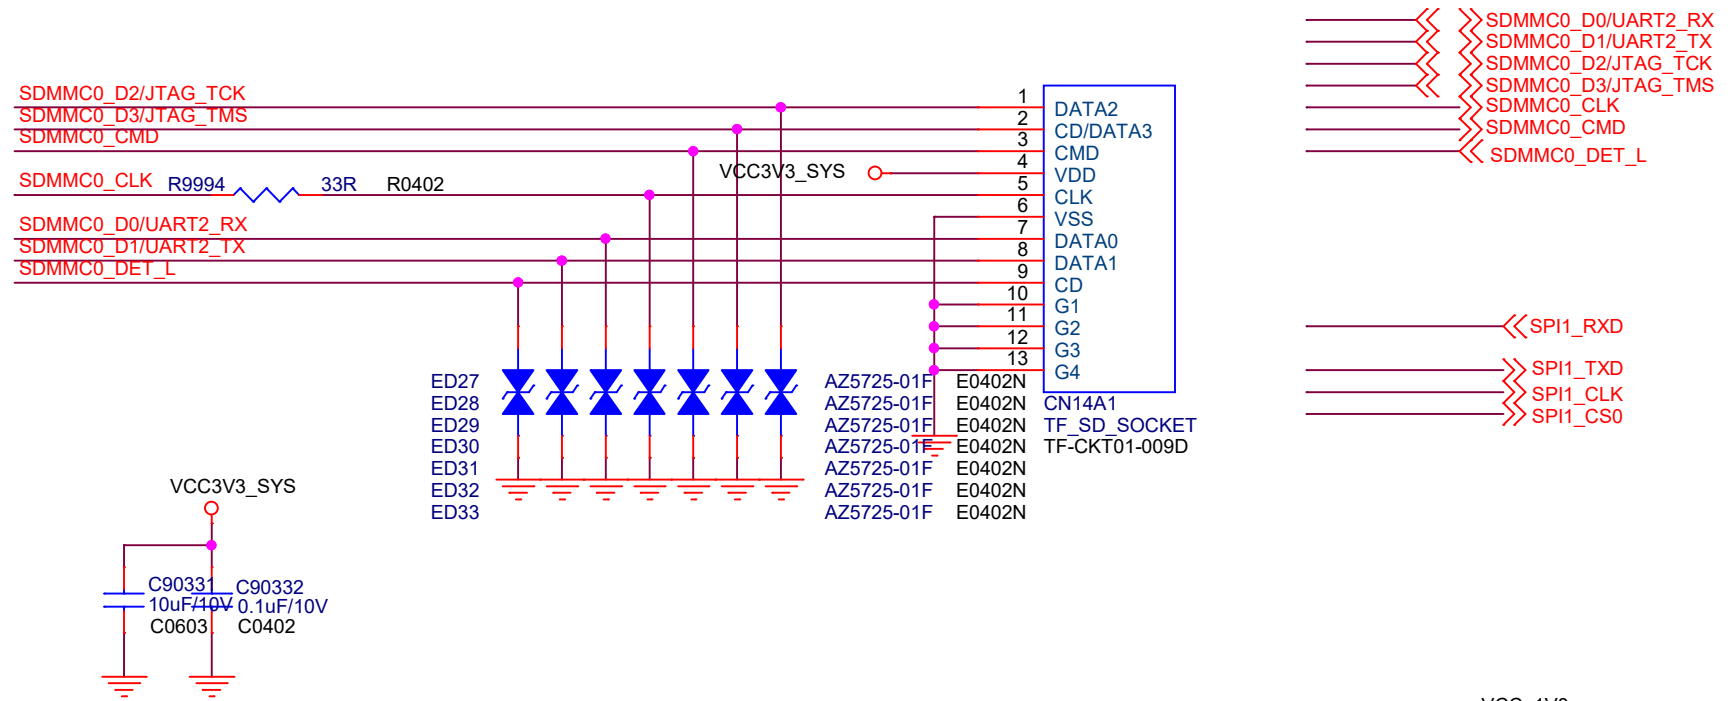

Title			Ficus 2		
Size A	Document Number				Rev
	TF CARD				1.0
Date:	Thursday, November 14, 2019		Sheet	16	of 18