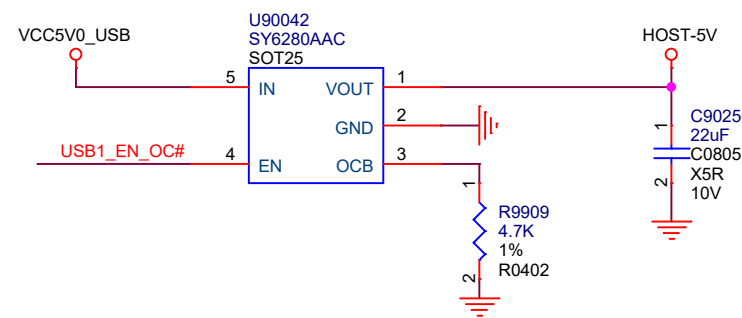

HDMI Port

Title			Ficus 2		
Size	Document Number	HDMI OUT			Rev
A4					1.0
Date:	Thursday, November 14, 2019	Sheet	5	of	18

- UART0_RXD
- UART0_TXD
- UART0_CTS
- UART0_RTS
- SDIO0_D0/SPI5_RXD
- SDIO0_D1/SPI5_TXD
- SDIO0_D2/SPI5_CLK
- SDIO0_D3/SPI5_CSN
- SDIO0_CMD/GPIO2_D0
- SDIO0_CLK/GPIO2_D1
- LDC0_VDD_EN
- LDC1_VDD_EN
- SMB_ALERT_1V8#
- SLEEP#
- BT_WAKE

Title			Ficus 2		
Size	Document Number				Rev
A4	WIFI				1.0
Date:	Thursday, November 14, 2019	Sheet	6	of	18

Title			Ficus 2		
Size	Document Number				Rev
A	GMAC				1.0
Date:	Thursday, November 14, 2019		Sheet	7	of 18

Title			Ficus 2		
Size	Document Number	USB_HUB		Rev	1.0
A		Date:	Thursday, November 14, 2019	Sheet	8 of 18

4G MODUEL

Title			Ficus 2		
Size	Document Number	4G		Rev	1.0
A4					
Date:	Thursday, November 14, 2019	Sheet	9	of	18