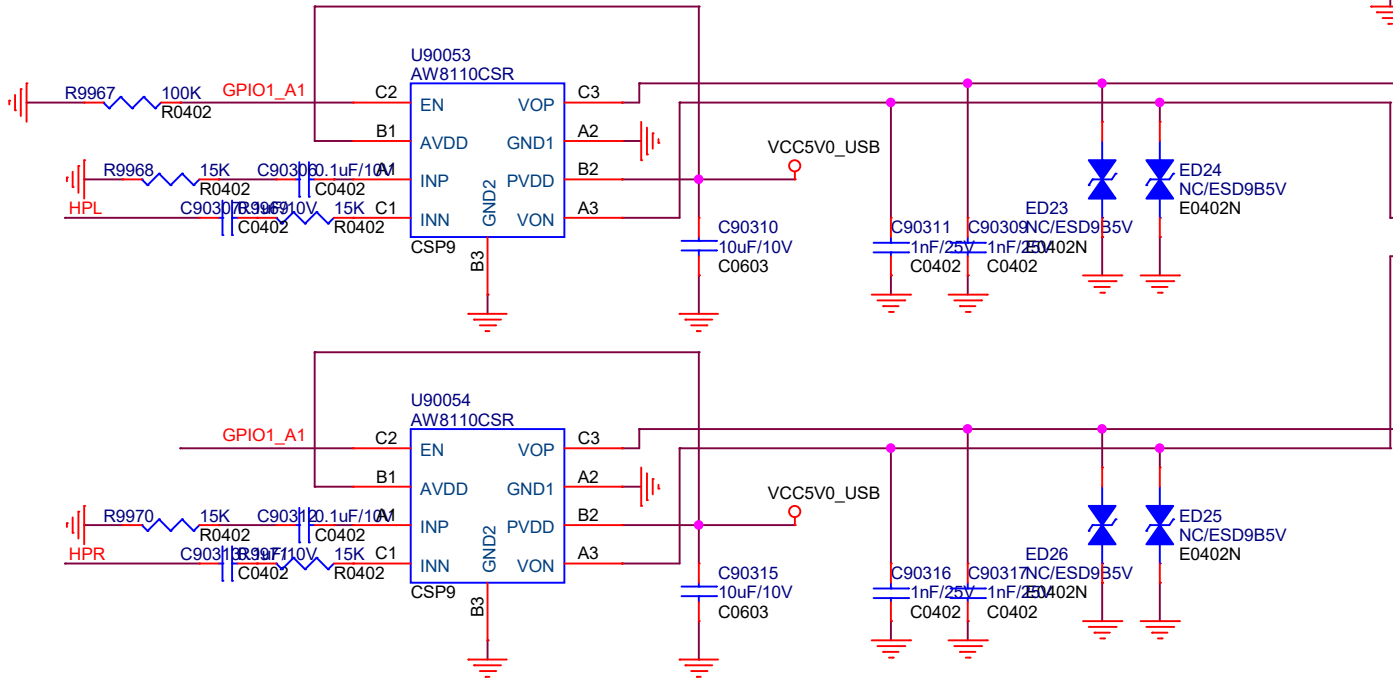

Title			Ficus 2		
Size	Document Number	AUDIO			Rev
A4					1.0
Date:	Thursday, November 14, 2019	Sheet	14	of	18