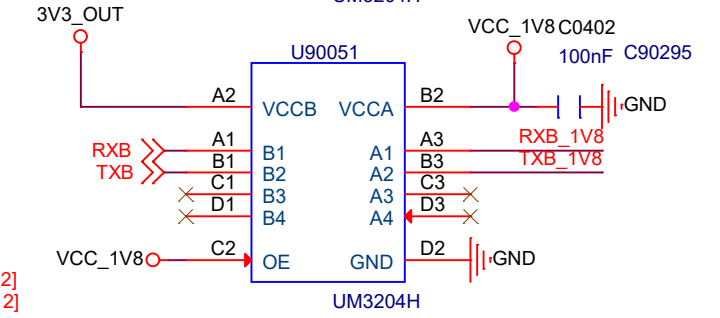

Title		
Ficus 2		
Size	Document Number	Rev
A	EXPORT	1.0
Date:	Thursday, November 14, 2019	Sheet 13 of 18