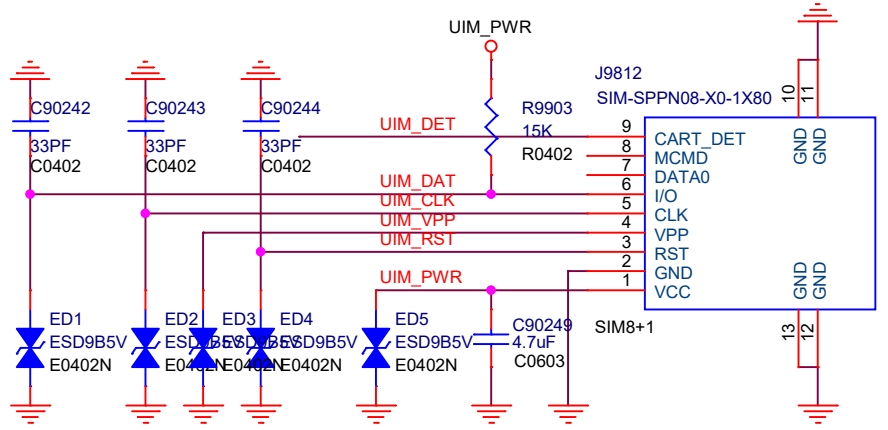

HDMI Port

Title			Ficus 2		
Size	Document Number	HDMI OUT			Rev
A4					1.0
Date:	Thursday, November 14, 2019	Sheet	5	of	18

- UART0_RXD
- UART0_TXD
- UART0_CTS
- UART0_RTS
- SDIO0_D0/SPI5_RXD
- SDIO0_D1/SPI5_TXD
- SDIO0_D2/SPI5_CLK
- SDIO0_D3/SPI5_CSN
- SDIO0_CMD/GPIO2_D0
- SDIO0_CLK/GPIO2_D1
- LDC0_VDD_EN
- LDC1_VDD_EN
- SMB_ALERT_1V8#
- SLEEP#
- BT_WAKE

Title			Ficus 2		
Size	Document Number				Rev
A4	WIFI				1.0
Date:	Thursday, November 14, 2019	Sheet	6	of	18

Title			Ficus 2		
Size	Document Number				Rev
A	GMAC				1.0
Date:	Thursday, November 14, 2019		Sheet	7	of 18

Title			Ficus 2		
Size	Document Number	USB_HUB		Rev	1.0
A		Date:	Thursday, November 14, 2019	Sheet	8 of 18

4G MODUEL

Title			Ficus 2		
Size	Document Number	4G		Rev	1.0
A4					
Date:	Thursday, November 14, 2019	Sheet	9	of	18