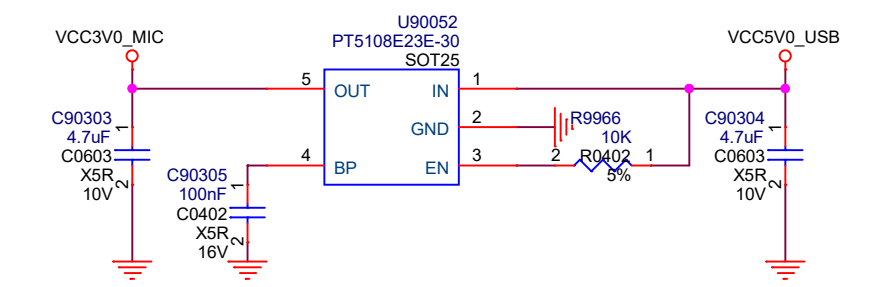

Title			Ficus 2		
Size	Document Number	AUDIO			Rev
A4					1.0
Date:	Thursday, November 14, 2019	Sheet	14	of	18