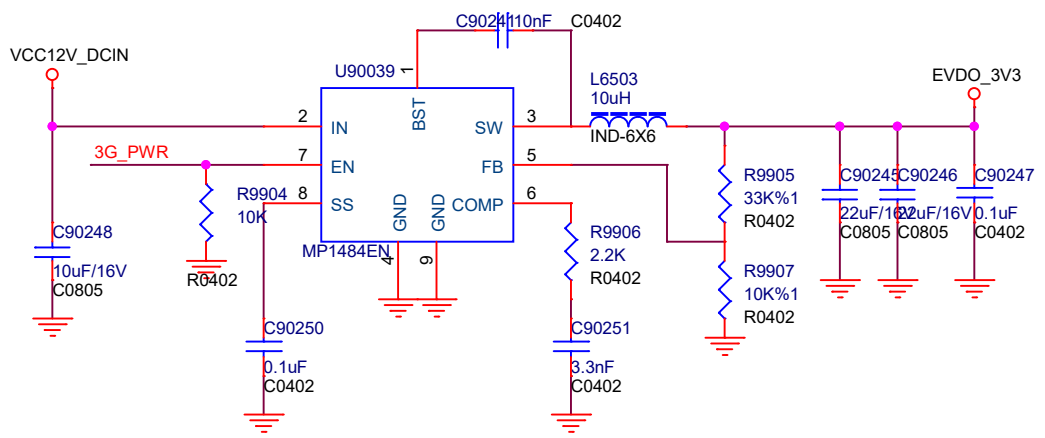

Title			Ficus 2		
Size	Document Number	4G		Rev	1.0
A4					
Date:	Thursday, November 14, 2019	Sheet	9	of	18