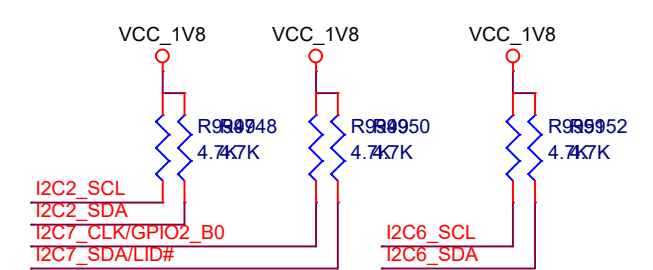

Title		
Ficus 2		
Size	Document Number	Rev
A	EXPORT	1.0
Date:	Thursday, November 14, 2019	Sheet 13 of 18