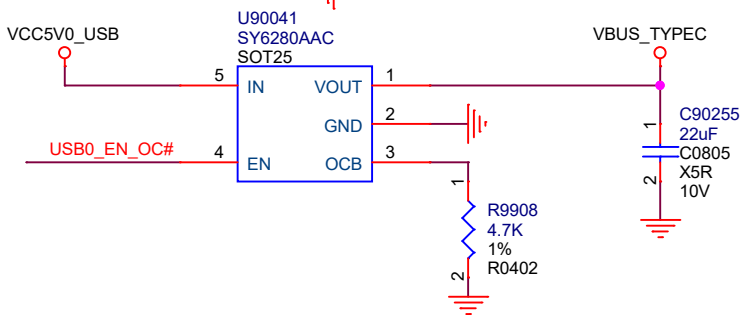

HDMI Port

Title			Ficus 2		
Size	Document Number	HDMI OUT			Rev
A4					1.0
Date:	Thursday, November 14, 2019	Sheet	5	of	18

- UART0_RXD
- UART0_TXD
- UART0_CTS
- UART0_RTS
- SDIO0_D0/SPI5_RXD
- SDIO0_D1/SPI5_TXD
- SDIO0_D2/SPI5_CLK
- SDIO0_D3/SPI5_CSN
- SDIO0_CMD/GPIO2_D0
- SDIO0_CLK/GPIO2_D1
- LDC0_VDD_EN
- LDC1_VDD_EN
- SMB_ALERT_1V8#
- SLEEP#
- BT_WAKE

Title			Ficus 2		
Size	Document Number				Rev
A4	WIFI				1.0
Date:	Thursday, November 14, 2019	Sheet	6	of	18

Title			Ficus 2		
Size	Document Number				Rev
A	GMAC				1.0
Date:	Thursday, November 14, 2019		Sheet	7	of 18

Title			Ficus 2		
Size	Document Number	USB_HUB		Rev	1.0
A		Date:	Thursday, November 14, 2019	Sheet	8 of 18

4G MODUEL

Title			Ficus 2		
Size	Document Number	4G		Rev	1.0
A4					
Date:	Thursday, November 14, 2019	Sheet	9	of	18