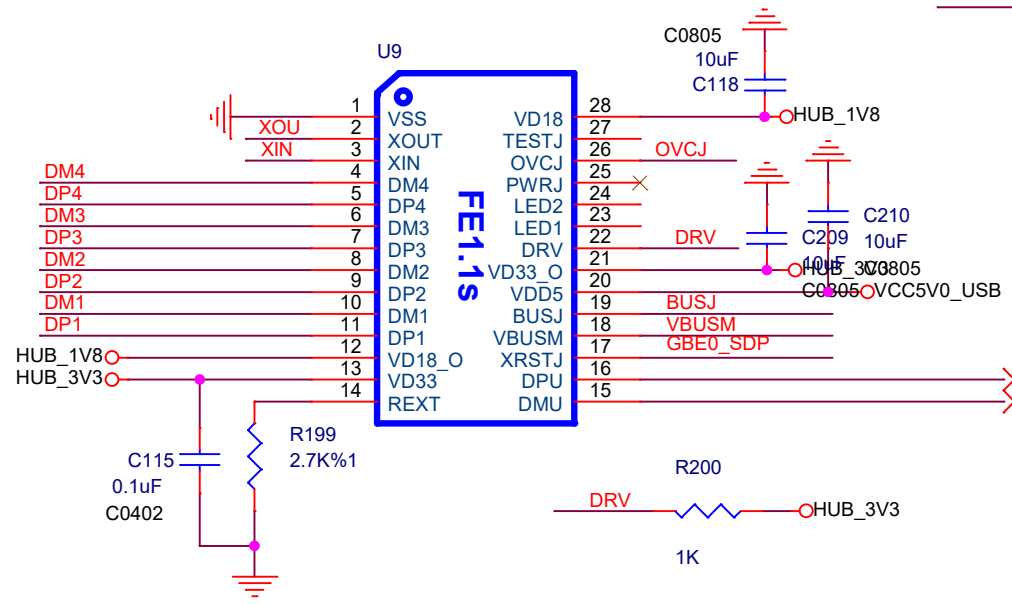

Title			Ficus 2		
Size	Document Number	USB_HUB		Rev	1.0
A		Date:	Thursday, November 14, 2019	Sheet	8 of 18