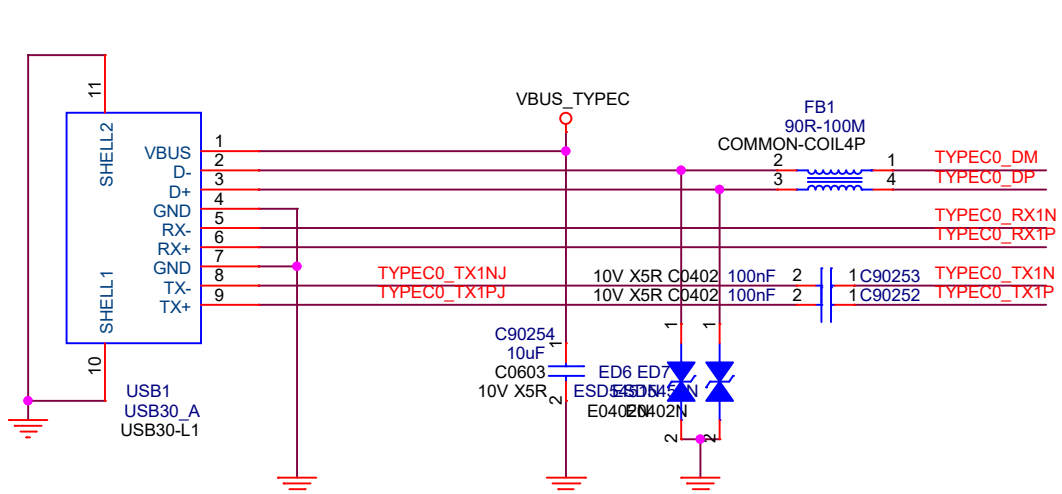

HDMI Port

Title			Ficus 2		
Size	Document Number	HDMI OUT			Rev
A4					1.0
Date:	Thursday, November 14, 2019	Sheet	5	of	18

- UART0_RXD
- UART0_TXD
- UART0_CTS
- UART0_RTS
- SDIO0_D0/SPI5_RXD
- SDIO0_D1/SPI5_TXD
- SDIO0_D2/SPI5_CLK
- SDIO0_D3/SPI5_CSN
- SDIO0_CMD/GPIO2_D0
- SDIO0_CLK/GPIO2_D1
- LDC0_VDD_EN
- LDC1_VDD_EN
- SMB_ALERT_1V8#
- SLEEP#
- BT_WAKE

Title			Ficus 2		
Size	Document Number				Rev
A4	WIFI				1.0
Date:	Thursday, November 14, 2019	Sheet	6	of	18

Title			Ficus 2		
Size	Document Number				Rev
A	GMAC				1.0
Date:	Thursday, November 14, 2019		Sheet	7	of 18

Title			Ficus 2		
Size	Document Number	USB_HUB		Rev	1.0
A		Date:	Thursday, November 14, 2019	Sheet	8 of 18

4G MODUEL

Title			Ficus 2		
Size	Document Number	4G		Rev	1.0
A4					
Date:	Thursday, November 14, 2019	Sheet	9	of	18