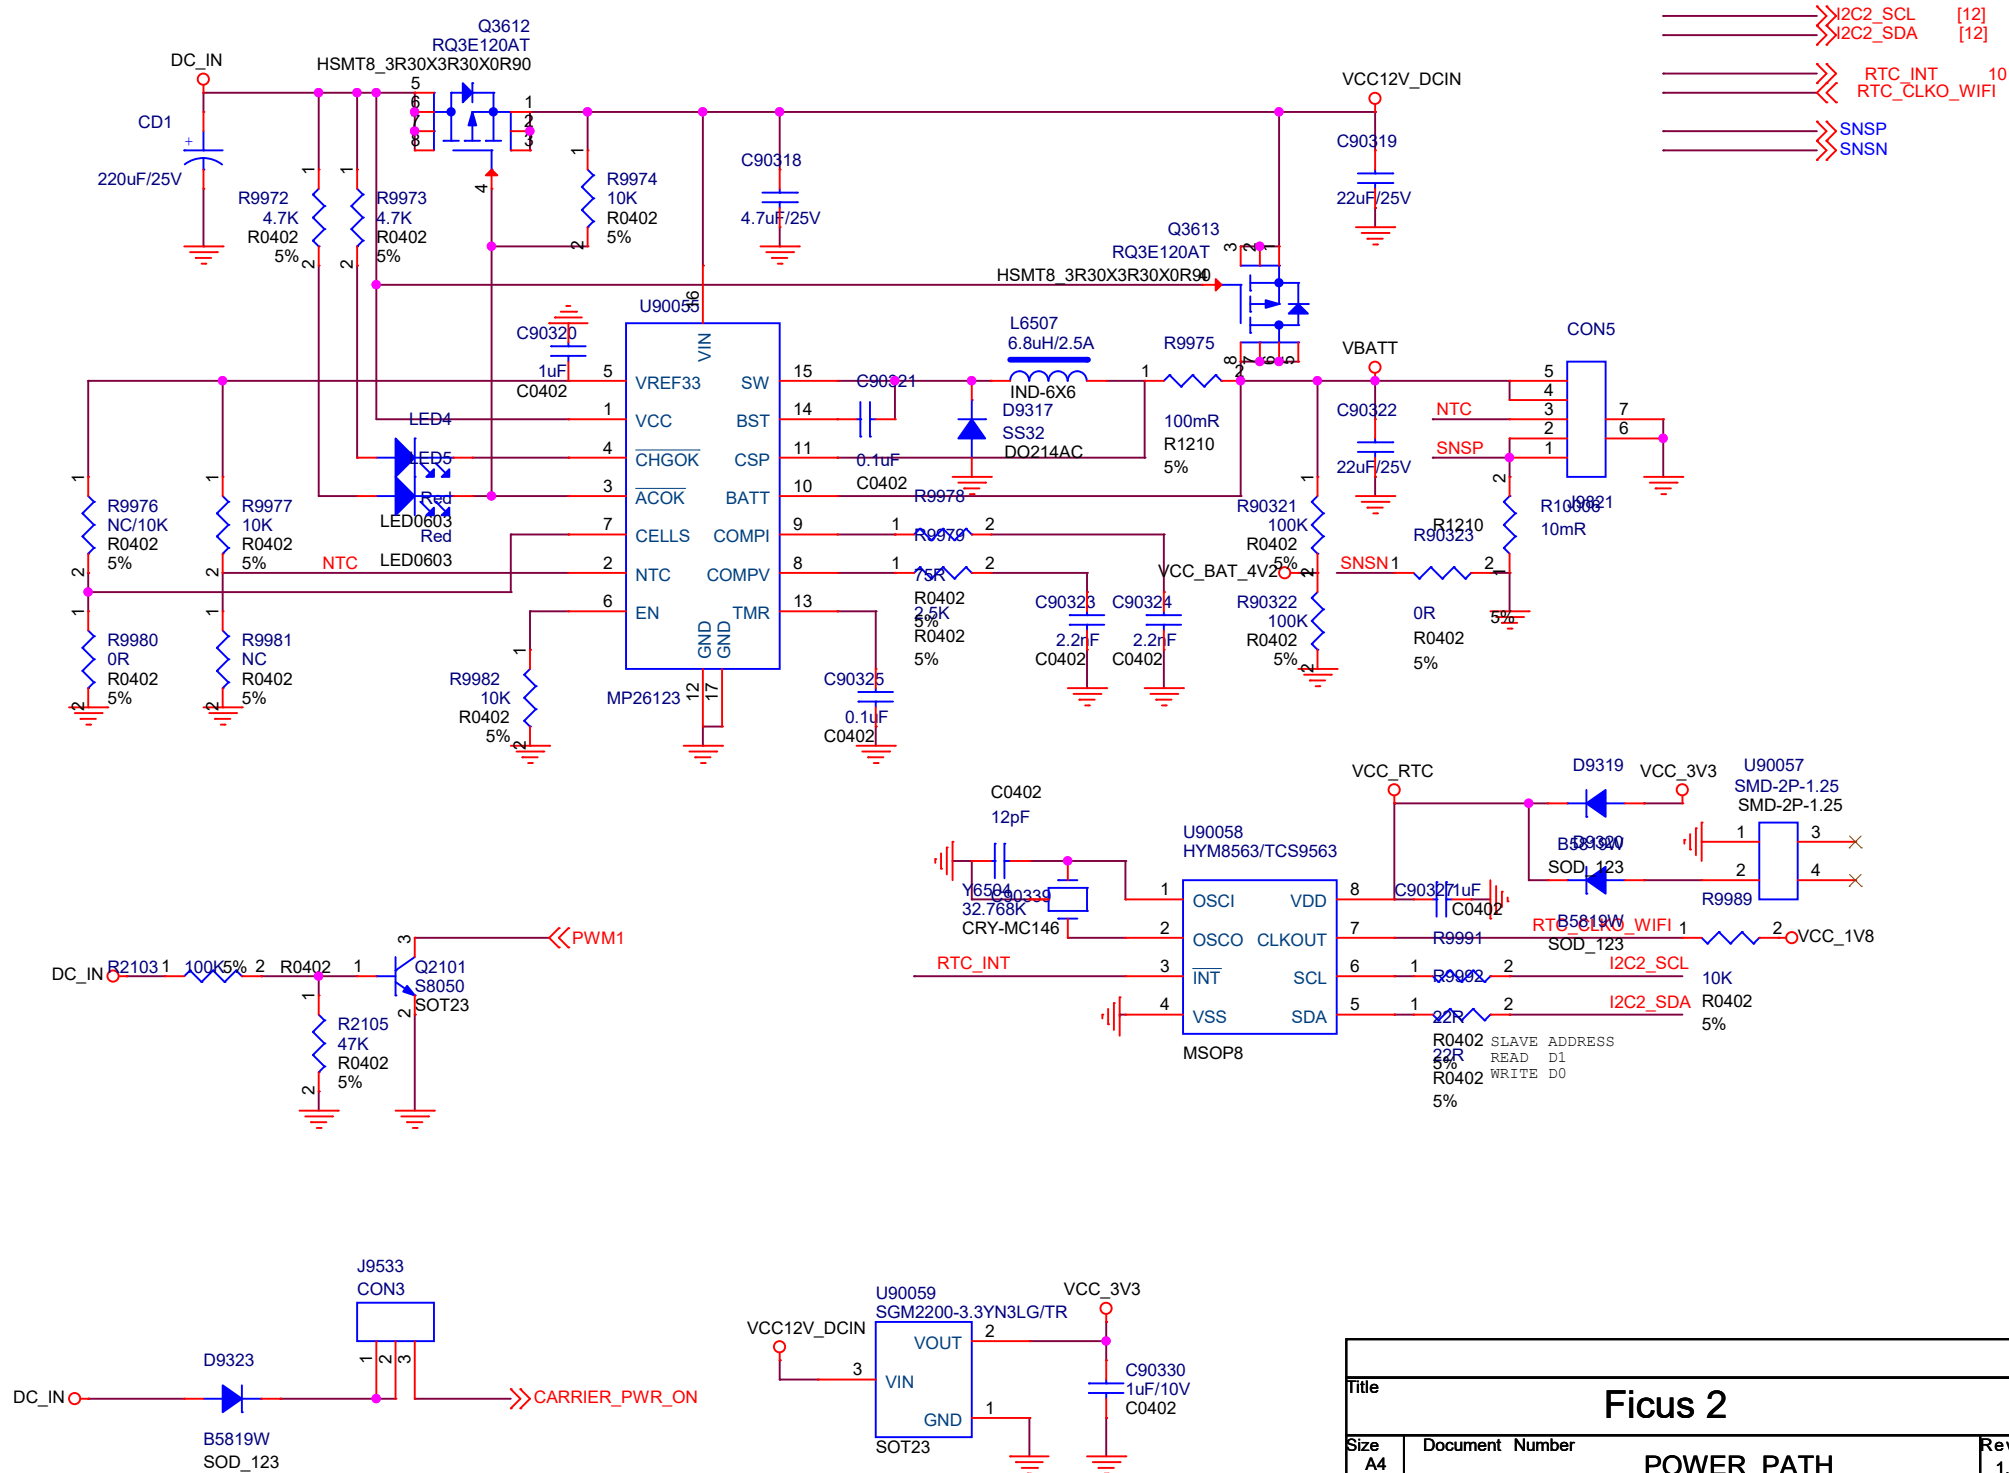

Title		
Ficus 2		
Size A4	Document Number POWER_PATH	Rev 1.0
Date:	Thursday, November 14, 2019	Sheet 15 of 18