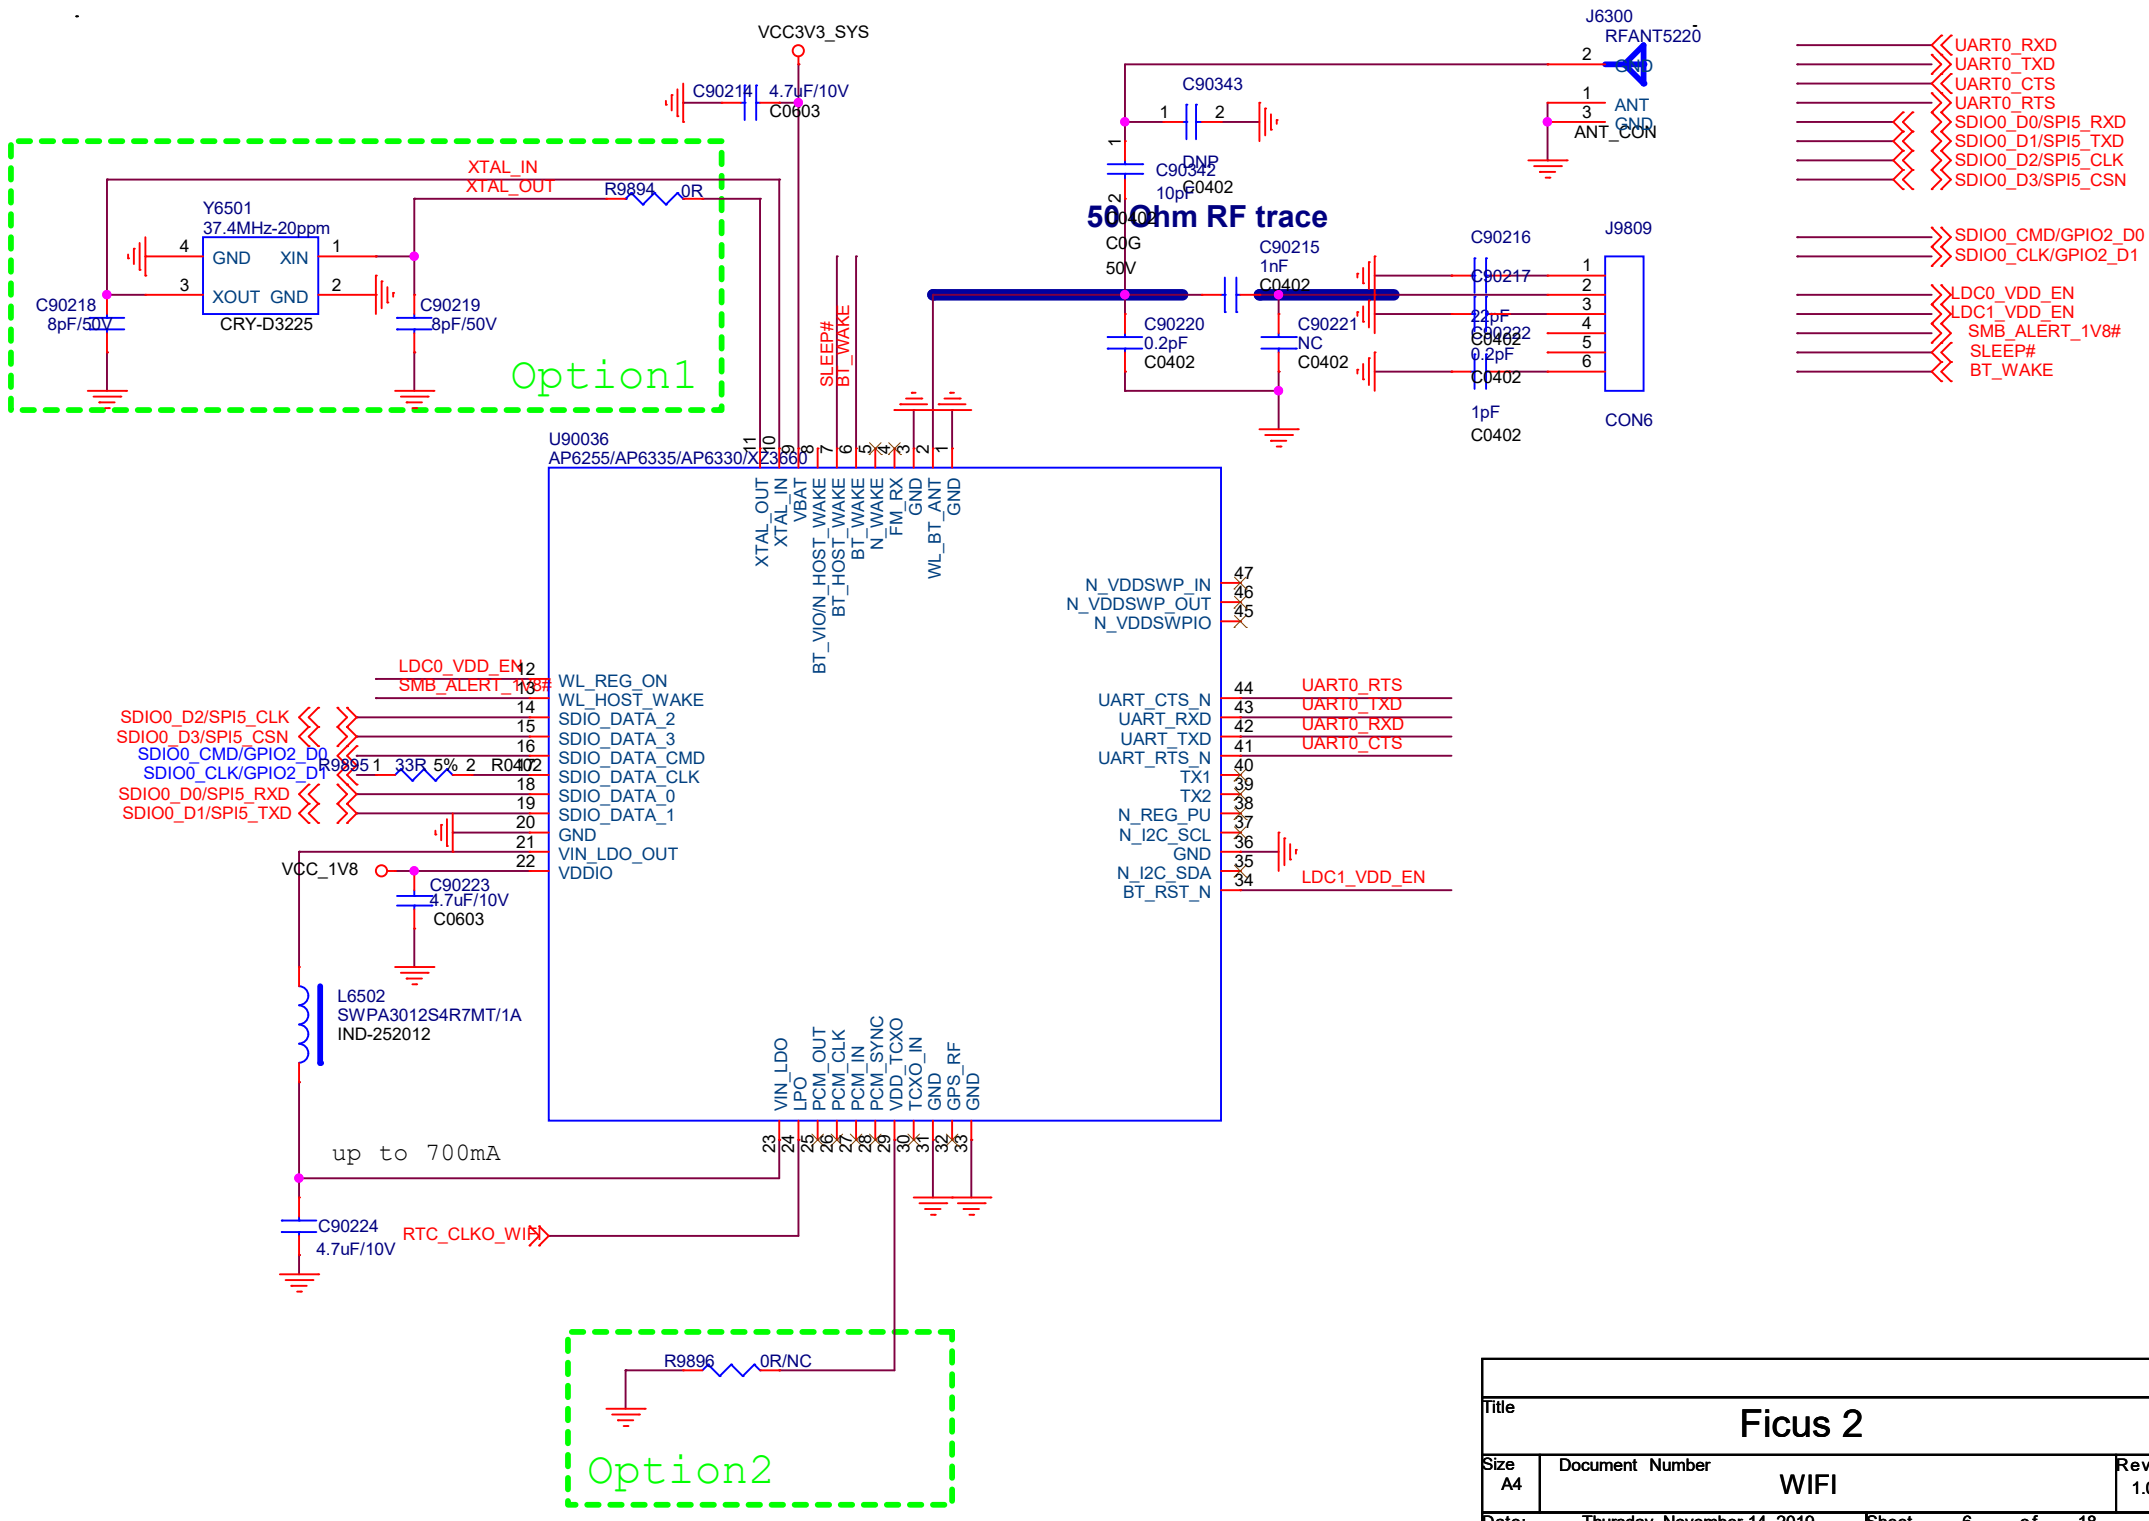

Title			
Ficus 2			
Size	Document Number		Rev
A	USB TO UART		1.0
Date:	Thursday, November 14, 2019	Sheet	2 of 18

PCIe NGFF/M.2

Title			Ficus 2		
Size	Document Number		Rev		
A4	PCIe M2				1.0
Date:	Thursday, November 14, 2019	Sheet	4	of	18

HDMI Port

Title			Ficus 2		
Size	Document Number	HDMI OUT			Rev
A4					1.0
Date:	Thursday, November 14, 2019	Sheet	5	of	18

- UART0_RXD
- UART0_TXD
- UART0_CTS
- UART0_RTS
- SDIO0_D0/SPI5_RXD
- SDIO0_D1/SPI5_TXD
- SDIO0_D2/SPI5_CLK
- SDIO0_D3/SPI5_CSN
- SDIO0_CMD/GPIO2_D0
- SDIO0_CLK/GPIO2_D1
- LDC0_VDD_EN
- LDC1_VDD_EN
- SMB_ALERT_1V8#
- SLEEP#
- BT_WAKE