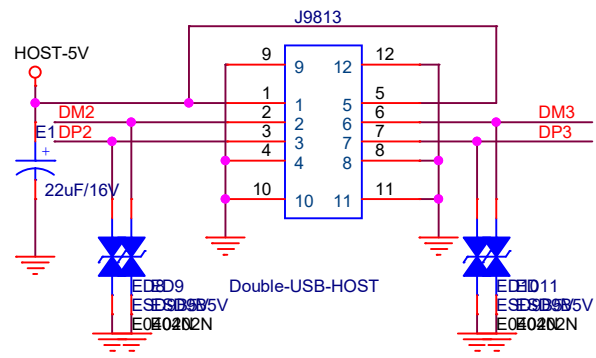

HDMI Port

Title			Ficus 2		
Size	Document Number	HDMI OUT			Rev
A4					1.0
Date:	Thursday, November 14, 2019	Sheet	5	of	18

- UART0_RXD
- UART0_TXD
- UART0_CTS
- UART0_RTS
- SDIO0_D0/SPI5_RXD
- SDIO0_D1/SPI5_TXD
- SDIO0_D2/SPI5_CLK
- SDIO0_D3/SPI5_CSN
- SDIO0_CMD/GPIO2_D0
- SDIO0_CLK/GPIO2_D1
- LDC0_VDD_EN
- LDC1_VDD_EN
- SMB_ALERT_1V8#
- SLEEP#
- BT_WAKE

Title			Ficus 2		
Size	Document Number	USB_HUB		Rev	1.0
A		Date:	Thursday, November 14, 2019	Sheet	8 of 18

4G MODUEL

Title			Ficus 2		
Size	Document Number	4G		Rev	1.0
A4					
Date:	Thursday, November 14, 2019	Sheet	9	of	18