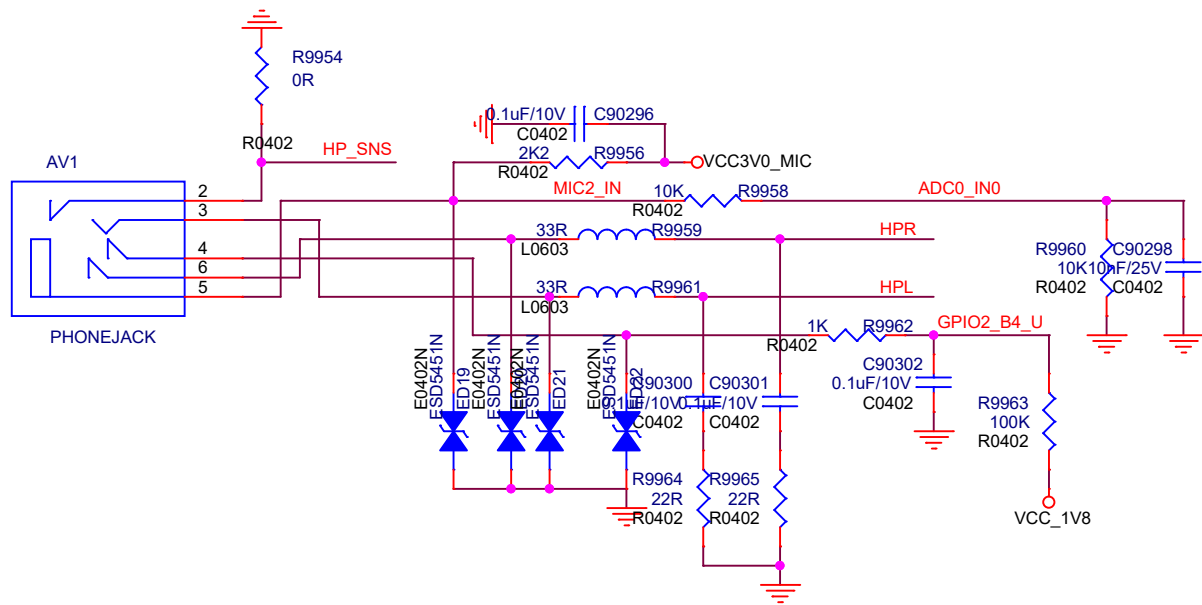

Title			Ficus 2		
Size	Document Number	AUDIO			Rev
A4					1.0
Date:	Thursday, November 14, 2019	Sheet	14	of	18