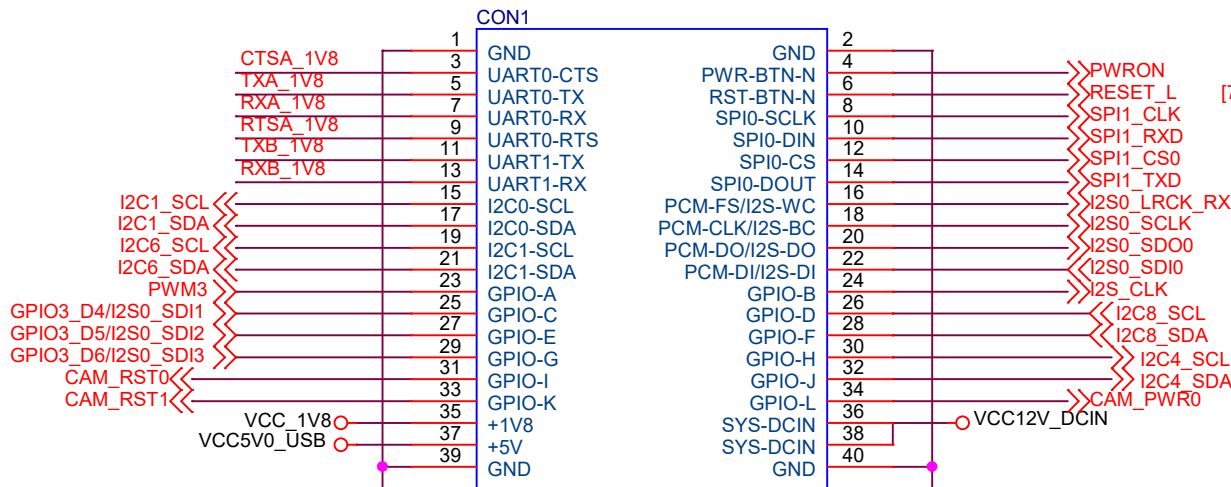

Title		
Ficus 2		
Size	Document Number	Rev
A	EXPORT	1.0
Date:	Thursday, November 14, 2019	Sheet 13 of 18