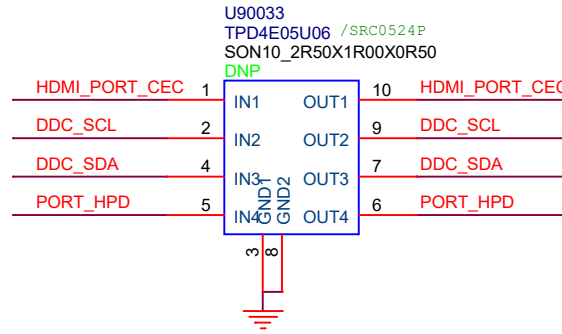

Title			
Ficus 2			
Size	Document Number		Rev
A	USB TO UART		1.0
Date:	Thursday, November 14, 2019	Sheet	2 of 18

PCIe NGFF/M.2

Title			Ficus 2		
Size	Document Number		Rev		
A4	PCIe M2				1.0
Date:	Thursday, November 14, 2019	Sheet	4	of	18

HDMI Port

Title			Ficus 2		
Size	Document Number	HDMI OUT			Rev
A4					1.0
Date:	Thursday, November 14, 2019	Sheet	5	of	18

- UART0_RXD
- UART0_TXD
- UART0_CTS
- UART0_RTS
- SDIO0_D0/SPI5_RXD
- SDIO0_D1/SPI5_TXD
- SDIO0_D2/SPI5_CLK
- SDIO0_D3/SPI5_CSN
- SDIO0_CMD/GPIO2_D0
- SDIO0_CLK/GPIO2_D1
- LDC0_VDD_EN
- LDC1_VDD_EN
- SMB_ALERT_1V8#
- SLEEP#
- BT_WAKE