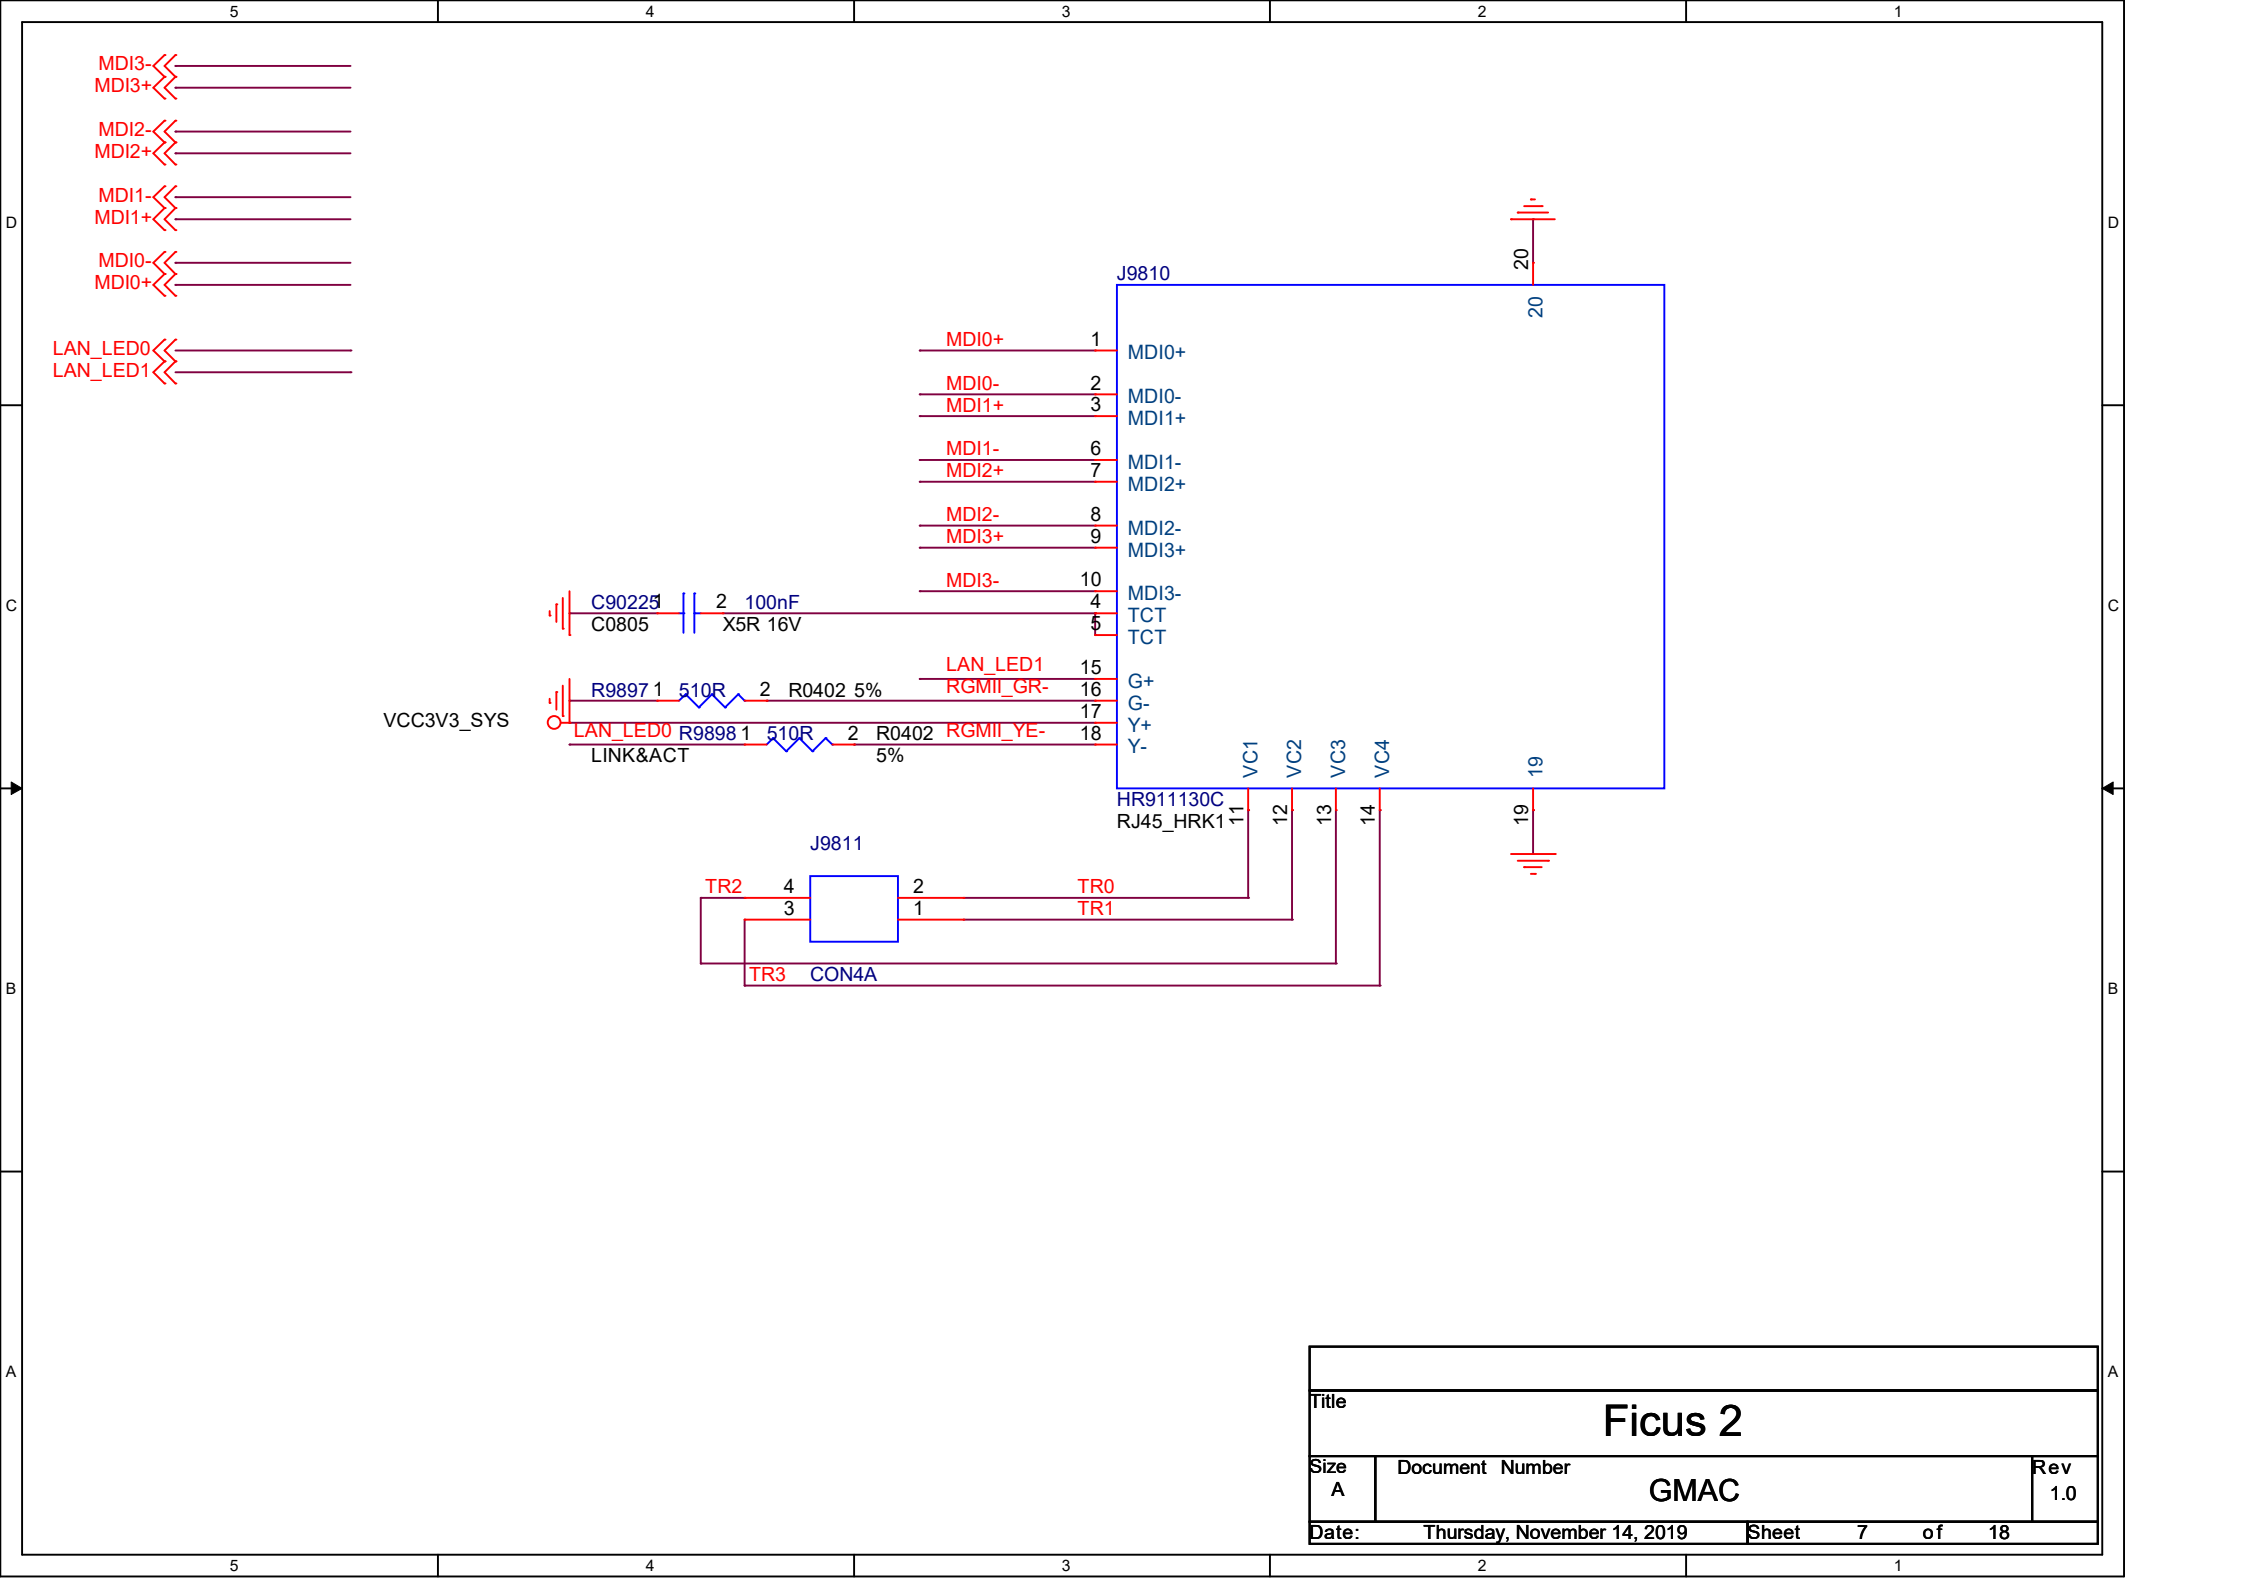

Title			Ficus 2		
Size	Document Number				Rev
A	GMAC				1.0
Date:	Thursday, November 14, 2019		Sheet	7	of 18