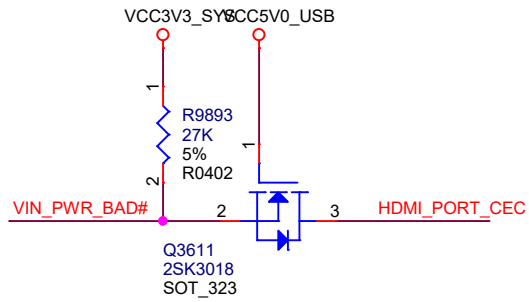

Title			
Ficus 2			
Size	Document Number		Rev
A	USB TO UART		1.0
Date:	Thursday, November 14, 2019	Sheet	2 of 18

PCIe NGFF/M.2

Title			Ficus 2		
Size	Document Number		Rev		
A4	PCIe M2				1.0
Date:	Thursday, November 14, 2019	Sheet	4	of	18

HDMI Port

Title			Ficus 2		
Size	Document Number	HDMI OUT			Rev
A4					1.0
Date:	Thursday, November 14, 2019	Sheet	5	of	18

- UART0_RXD
- UART0_TXD
- UART0_CTS
- UART0_RTS
- SDIO0_D0/SPI5_RXD
- SDIO0_D1/SPI5_TXD
- SDIO0_D2/SPI5_CLK
- SDIO0_D3/SPI5_CSN
- SDIO0_CMD/GPIO2_D0
- SDIO0_CLK/GPIO2_D1
- LDC0_VDD_EN
- LDC1_VDD_EN
- SMB_ALERT_1V8#
- SLEEP#
- BT_WAKE