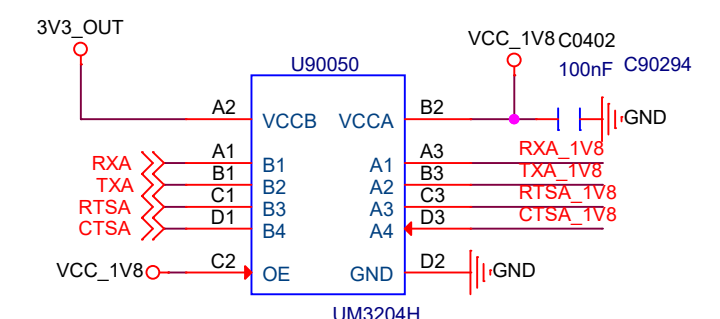

Title		
Ficus 2		
Size	Document Number	Rev
A	EXPORT	1.0
Date:	Thursday, November 14, 2019	Sheet 13 of 18