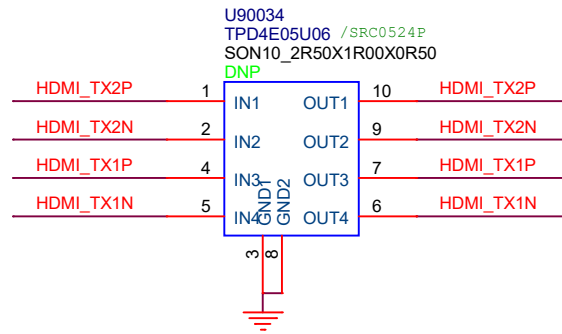

Title			
Ficus 2			
Size	Document Number		Rev
A	USB TO UART		1.0
Date:	Thursday, November 14, 2019	Sheet	2 of 18

PCIe NGFF/M.2

Title			Ficus 2		
Size	Document Number		Rev		
A4	PCIe M2				1.0
Date:	Thursday, November 14, 2019	Sheet	4	of	18

HDMI Port

Title			Ficus 2		
Size	Document Number	HDMI OUT			Rev
A4					1.0
Date:	Thursday, November 14, 2019	Sheet	5	of	18

- UART0_RXD
- UART0_TXD
- UART0_CTS
- UART0_RTS
- SDIO0_D0/SPI5_RXD
- SDIO0_D1/SPI5_TXD
- SDIO0_D2/SPI5_CLK
- SDIO0_D3/SPI5_CSN
- SDIO0_CMD/GPIO2_D0
- SDIO0_CLK/GPIO2_D1
- LDC0_VDD_EN
- LDC1_VDD_EN
- SMB_ALERT_1V8#
- SLEEP#
- BT_WAKE