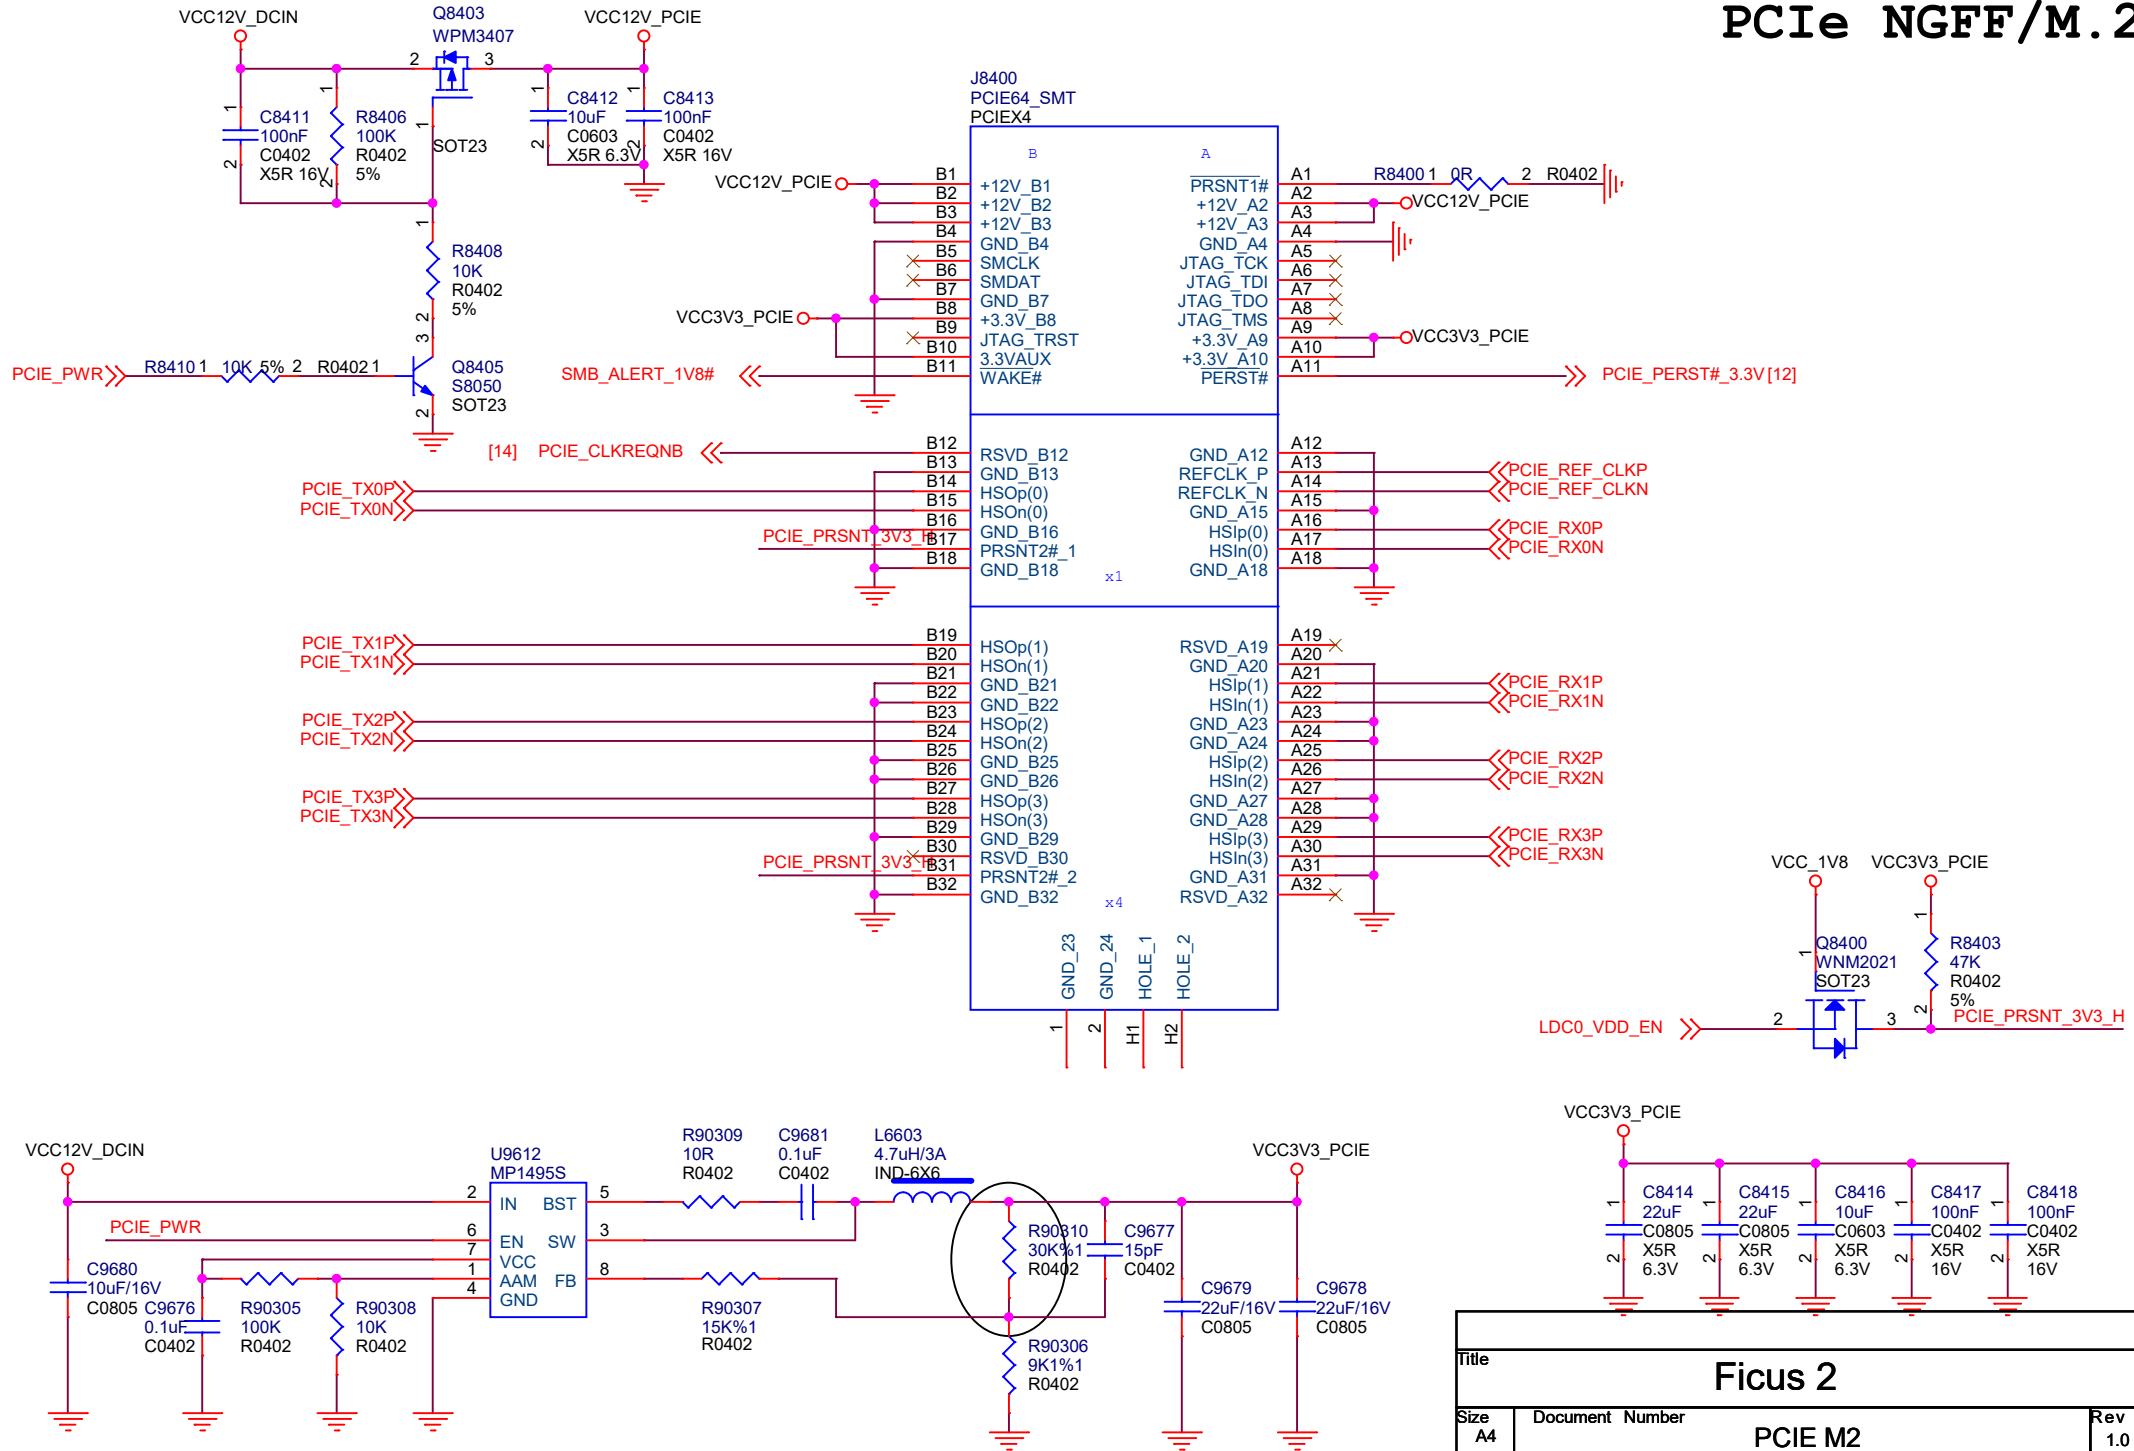

Title			
Ficus 2			
Size	Document Number		Rev
A	USB TO UART		1.0
Date:	Thursday, November 14, 2019	Sheet	2 of 18

PCIe NGFF/M.2

Title			Ficus 2		
Size	Document Number		Rev		
A4	PCIe M2				1.0
Date:	Thursday, November 14, 2019	Sheet	4	of	18

HDMI Port

Title			Ficus 2		
Size	Document Number	HDMI OUT			Rev
A4					1.0
Date:	Thursday, November 14, 2019	Sheet	5	of	18

- UART0_RXD
- UART0_TXD
- UART0_CTS
- UART0_RTS
- SDIO0_D0/SPI5_RXD
- SDIO0_D1/SPI5_TXD
- SDIO0_D2/SPI5_CLK
- SDIO0_D3/SPI5_CSN
- SDIO0_CMD/GPIO2_D0
- SDIO0_CLK/GPIO2_D1
- LDC0_VDD_EN
- LDC1_VDD_EN
- SMB_ALERT_1V8#
- SLEEP#
- BT_WAKE