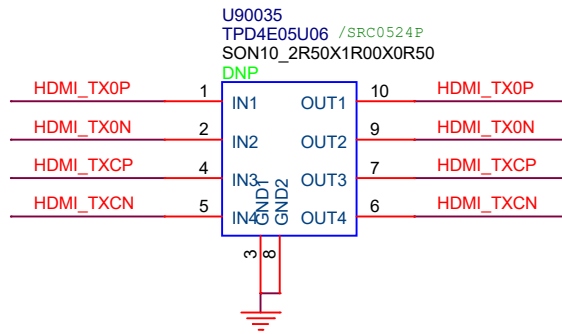

Title			
Ficus 2			
Size	Document Number		Rev
A	USB TO UART		1.0
Date:	Thursday, November 14, 2019	Sheet	2 of 18

PCIe NGFF/M.2

Title			Ficus 2		
Size	Document Number		Rev		
A4	PCIe M2				1.0
Date:	Thursday, November 14, 2019	Sheet	4	of	18

HDMI Port

Title			Ficus 2		
Size	Document Number	HDMI OUT			Rev
A4					1.0
Date:	Thursday, November 14, 2019	Sheet	5	of	18

- UART0_RXD
- UART0_TXD
- UART0_CTS
- UART0_RTS
- SDIO0_D0/SPI5_RXD
- SDIO0_D1/SPI5_TXD
- SDIO0_D2/SPI5_CLK
- SDIO0_D3/SPI5_CSN
- SDIO0_CMD/GPIO2_D0
- SDIO0_CLK/GPIO2_D1
- LDC0_VDD_EN
- LDC1_VDD_EN
- SMB_ALERT_1V8#
- SLEEP#
- BT_WAKE