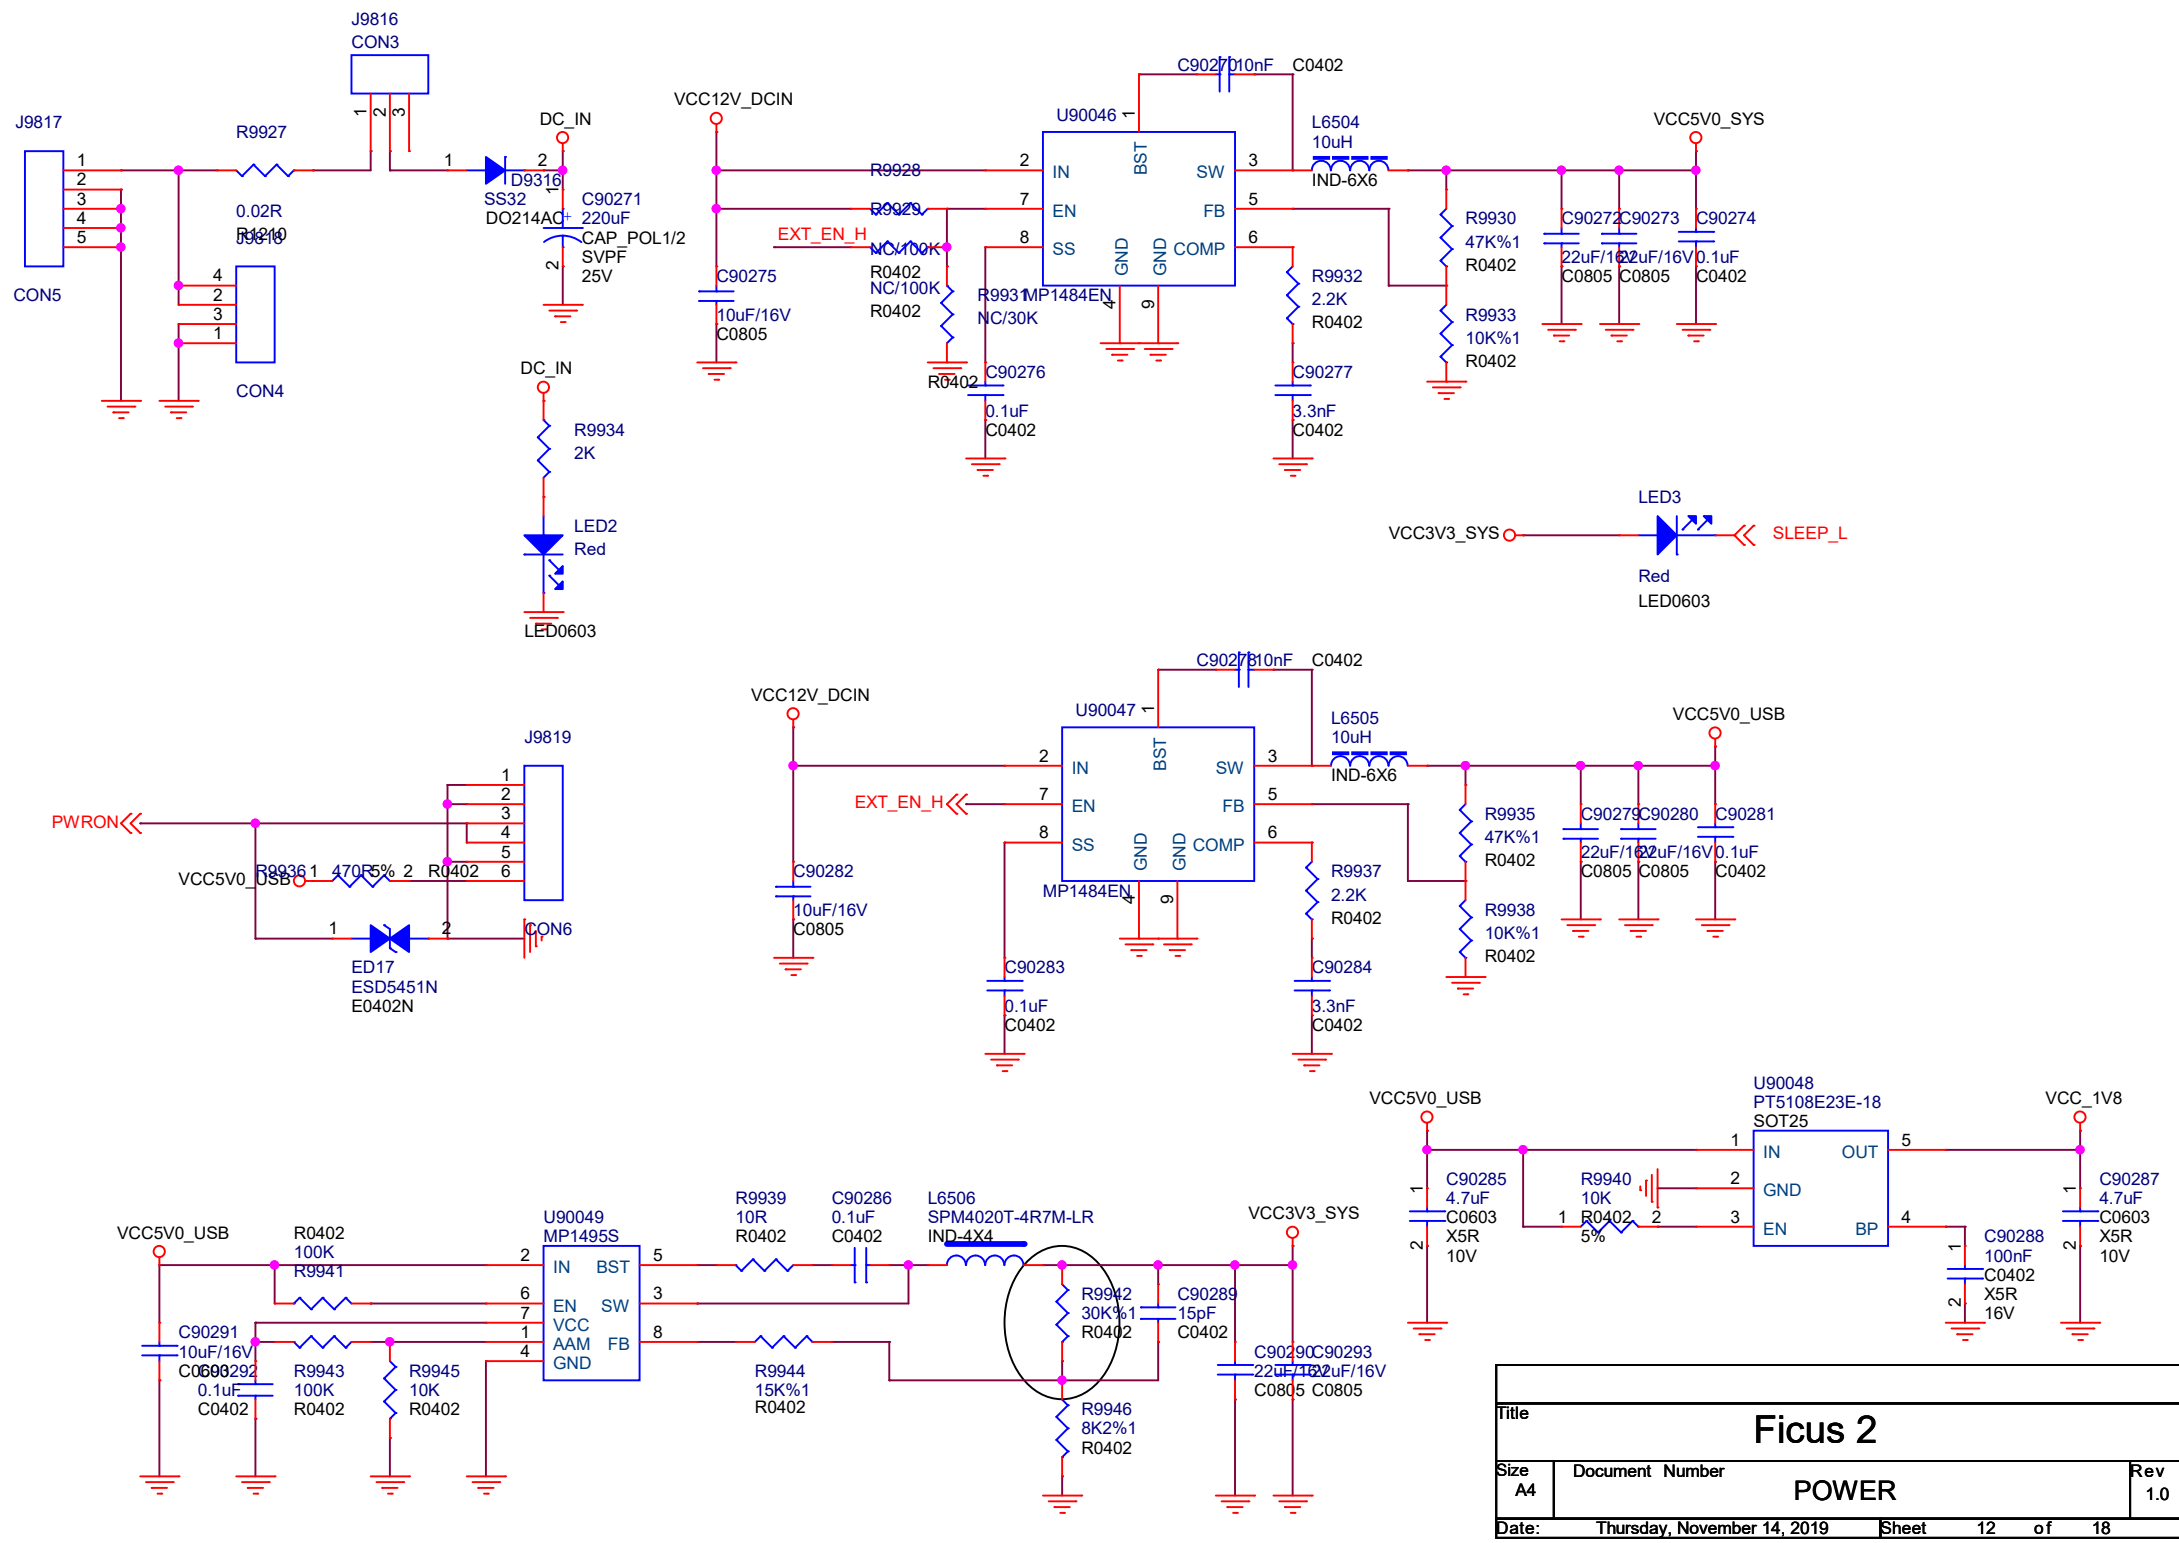

Title			Ficus 2		
Size	Document Number				Rev
A4	POWER				1.0
Date:	Thursday, November 14, 2019	Sheet	12	of	18