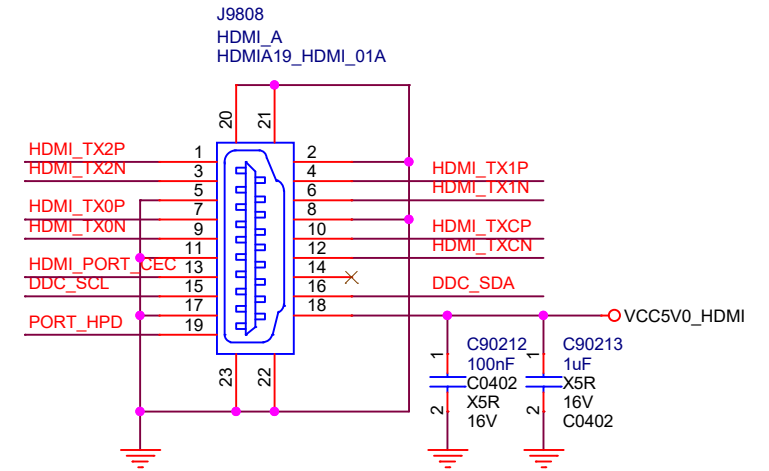

Title			
Ficus 2			
Size	Document Number		Rev
A	USB TO UART		1.0
Date:	Thursday, November 14, 2019	Sheet	2 of 18

PCIe NGFF/M.2

Title			Ficus 2		
Size	Document Number		Rev		
A4	PCIe M2				1.0
Date:	Thursday, November 14, 2019	Sheet	4	of	18

HDMI Port

Title			Ficus 2		
Size	Document Number	HDMI OUT			Rev
A4					1.0
Date:	Thursday, November 14, 2019	Sheet	5	of	18

- UART0_RXD
- UART0_TXD
- UART0_CTS
- UART0_RTS
- SDIO0_D0/SPI5_RXD
- SDIO0_D1/SPI5_TXD
- SDIO0_D2/SPI5_CLK
- SDIO0_D3/SPI5_CSN
- SDIO0_CMD/GPIO2_D0
- SDIO0_CLK/GPIO2_D1
- LDC0_VDD_EN
- LDC1_VDD_EN
- SMB_ALERT_1V8#
- SLEEP#
- BT_WAKE