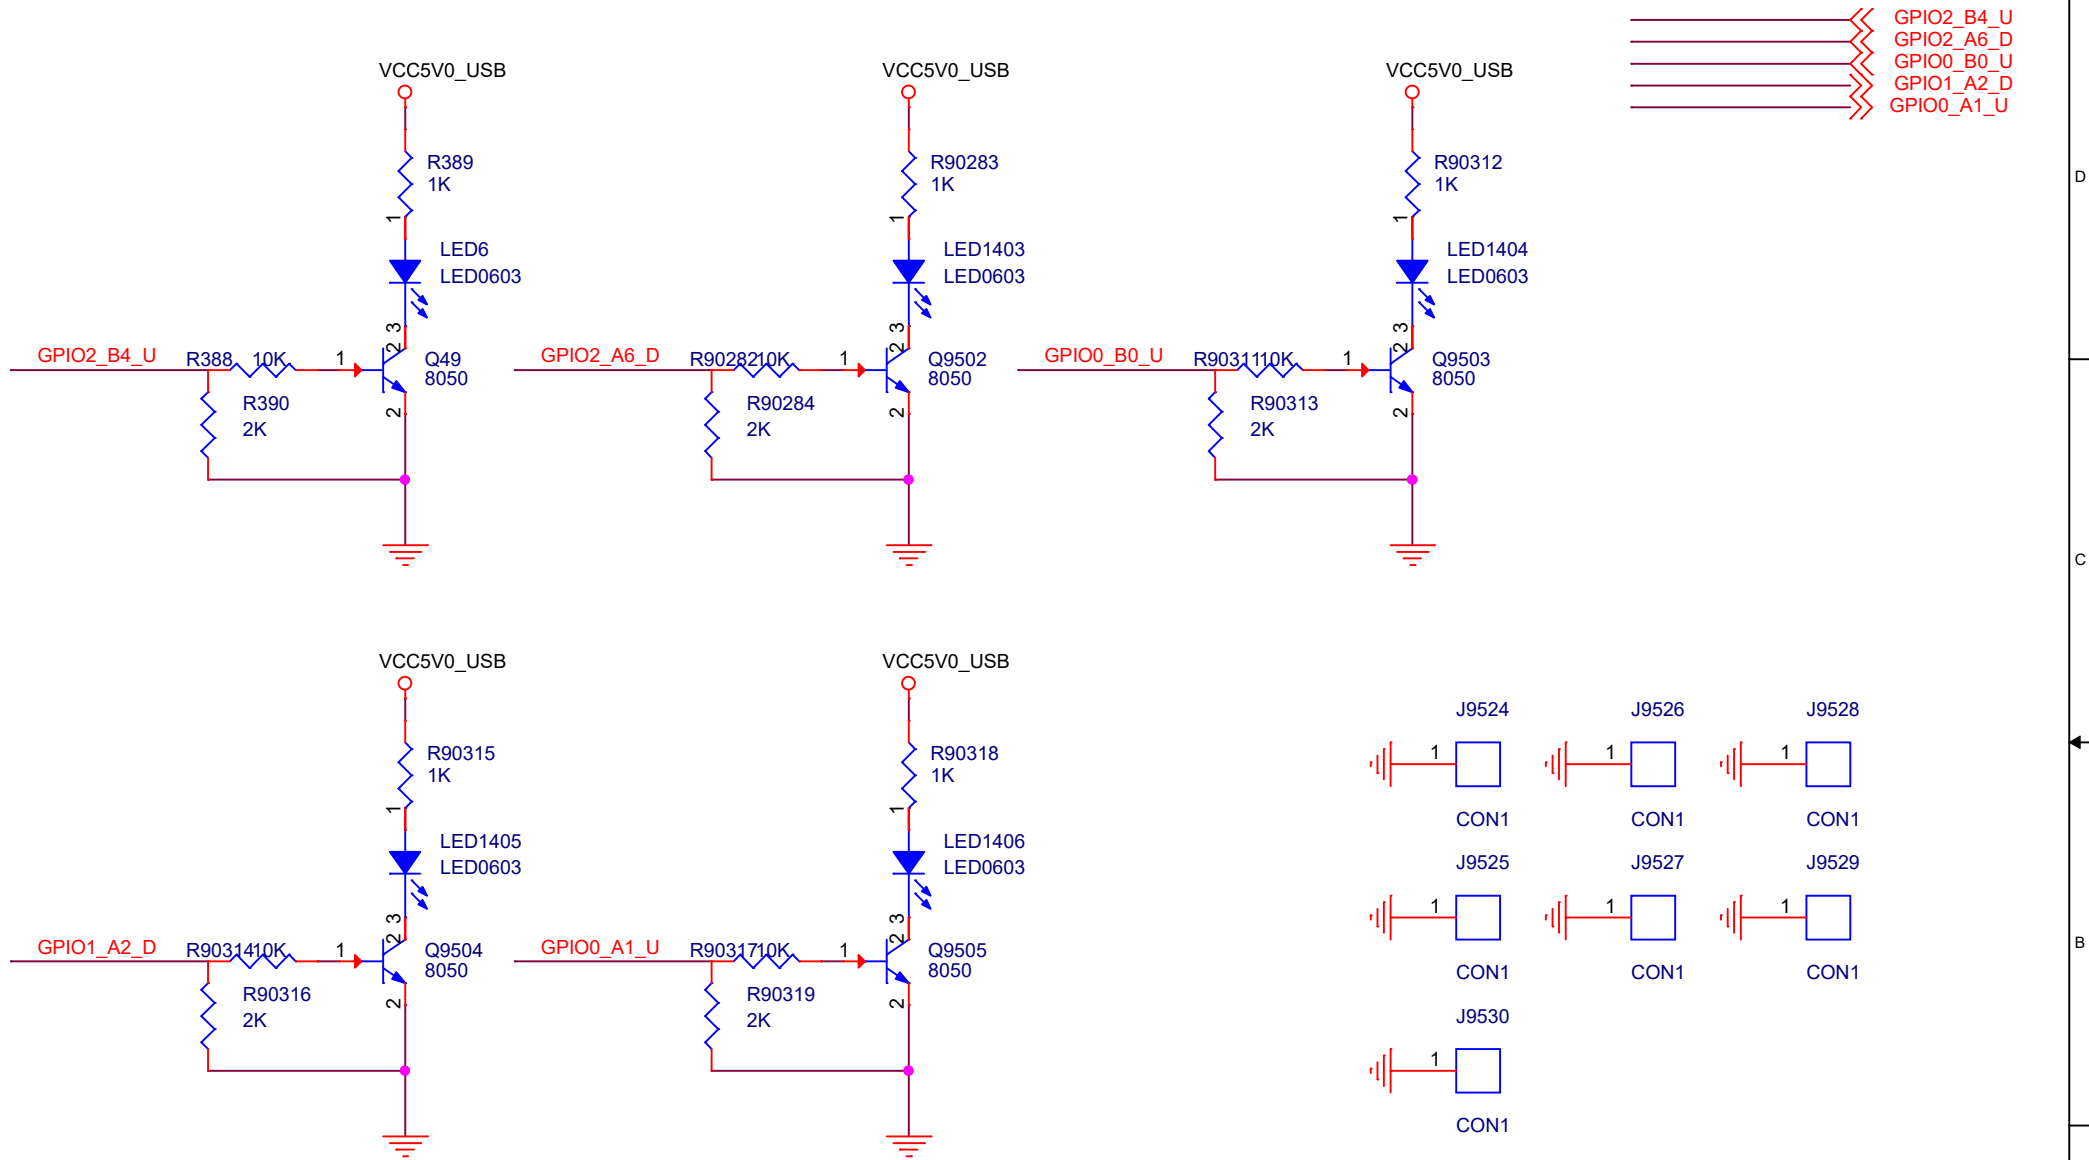

Title			Ficus 2		
Size	Document Number				Rev
A	LED				1.0
Date:	Thursday, November 14, 2019	Sheet	18	of	18