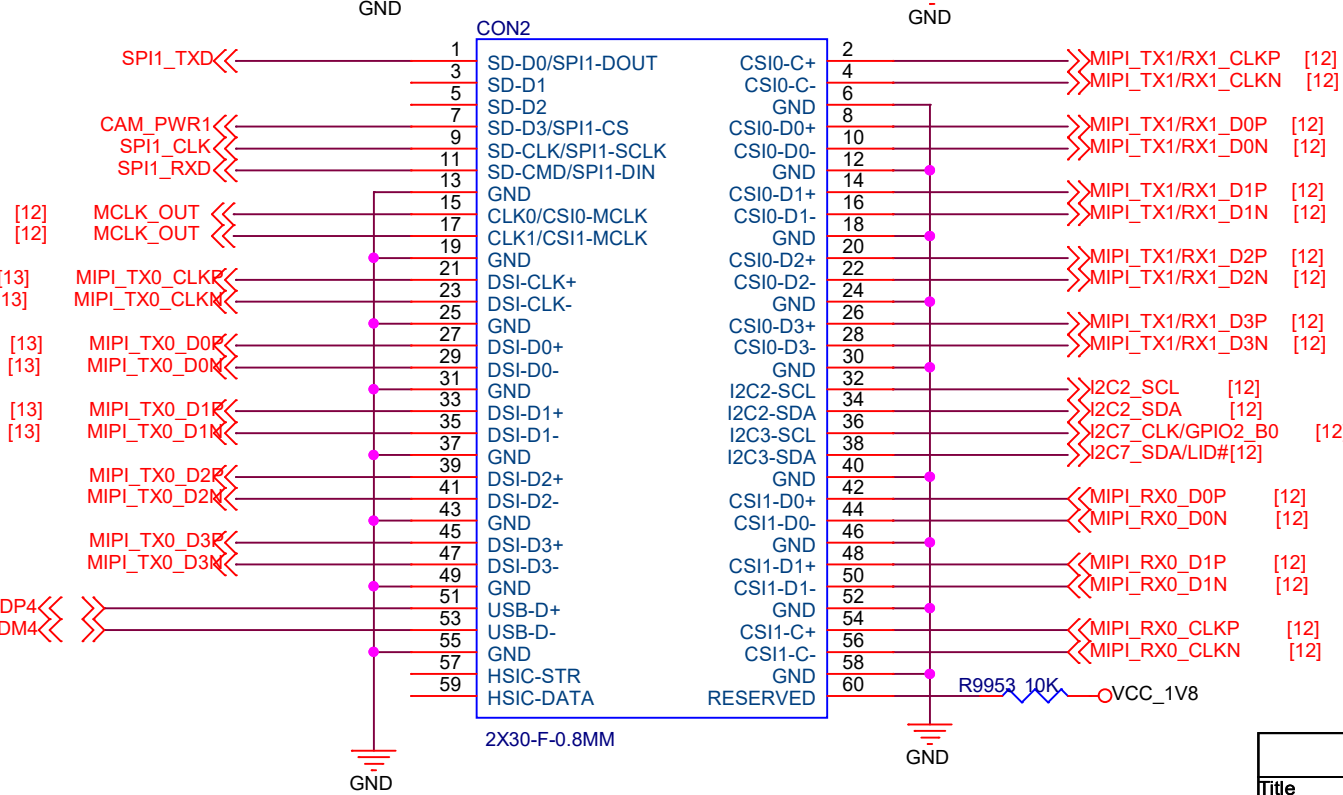

Title		
Ficus 2		
Size	Document Number	Rev
A	EXPORT	1.0
Date:	Thursday, November 14, 2019	Sheet 13 of 18