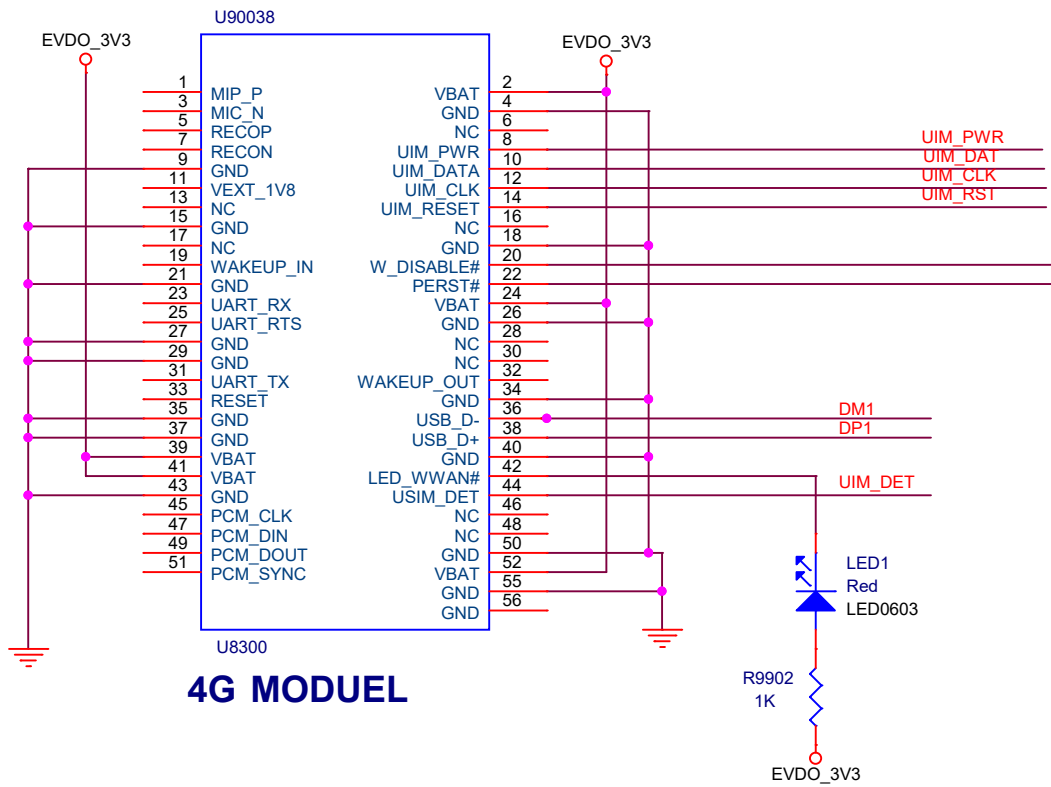

4G MODUEL

Title			Ficus 2		
Size	Document Number	4G		Rev	1.0
A4					
Date:	Thursday, November 14, 2019	Sheet	9	of	18